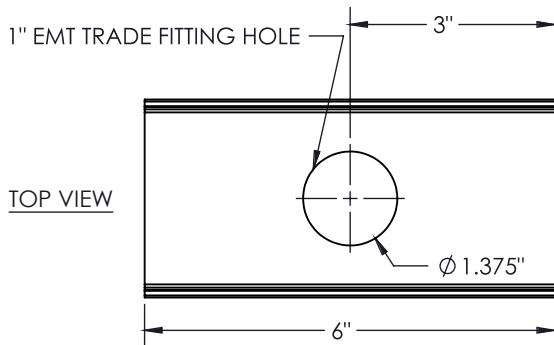

#### Notes

- 1.) Kit includes 6" section of J-Tray with 1" EMT trade fitting hole punched into the bottom and 2 coupling plates with attaching hardware.
- 2.) Allows for easy exit for wires out of the J-Tray without breaking the system.
- 3.) Place where the wires are to exit and secure to the other sections of the J-Tray using the coupling plates.
- 4.) Views for reference - do not scale.