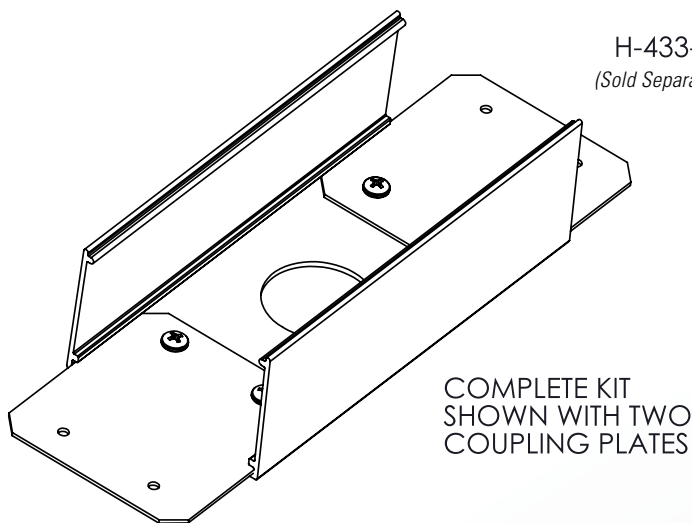

Cable Tray/J-Tray™ H-433-AB-COK

J-Tray™ Accessories

Manufactured by MonoSystems, Inc.

CONDUIT OPENING KIT

Notes

- 1.) Kit includes 6" section of J-Tray with 1" EMT trade fitting hole punched into the bottom and 2 coupling plates with attaching hardware.
- 2.) Allows for easy exit for wires out of the J-Tray without breaking the system.
- 3.) Place where the wires are to exit and secure to the other sections of the J-Tray using the coupling plates.
- 4.) Views for reference - do not scale.

H-433-AB-COK

H-433-S
(Sold Separately)

H-433-AB-10
(Sold Separately)

COMPLETE KIT
SHOWN WITH TWO
COUPLING PLATES

4 International Drive
Rye Brook, NY 10573
Toll Free: 1 888.764.7681
Phone: 914.934.2075
Fax: 914.934.2190
MonoSystems.com