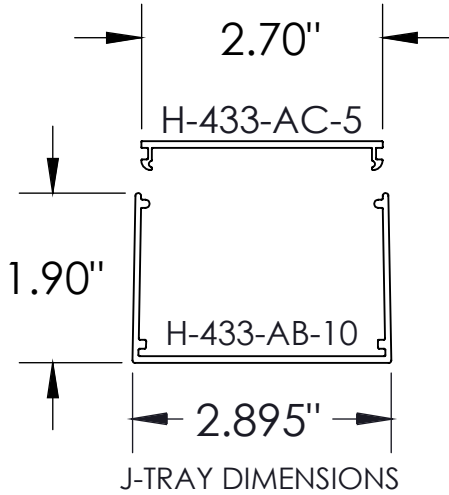

## H-433-AB-IV90 / H-433-AC-IV90

### Notes:

- 1.) H-433-AB-IV90 is the base and H-433-AC-IV90 is the cover (sold separately)
- 2.) J-Tray sits inside of H-433-S (sold separately)
- 3.) Can be tiered to create multiple levels
- 4.) View installation instructions for full installation details
- 5.) Material: mill finished aluminum
- 6.) Available painted per customer's color choice
- 7.) Comes with 2 coupling plates and hardware
- 8.) Views for reference - do not scale.