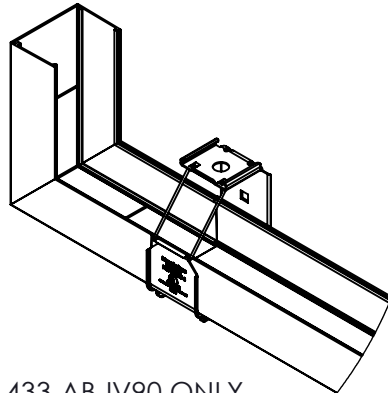

## H-433-AB-IV90 / H-433-AC-IV90

### Notes:

- 1.) H-433-AB-IV90 is the base and H-433-AC-IV90 is the cover (sold separately)
- 2.) J-Tray sits inside of H-433-S (sold separately)
- 3.) Can be tiered to create multiple levels
- 4.) View installation instructions for full installation details
- 5.) Material: mill finished aluminum
- 6.) Available painted per customer's color choice
- 7.) Comes with 2 coupling plates and hardware
- 8.) Views for reference - do not scale.