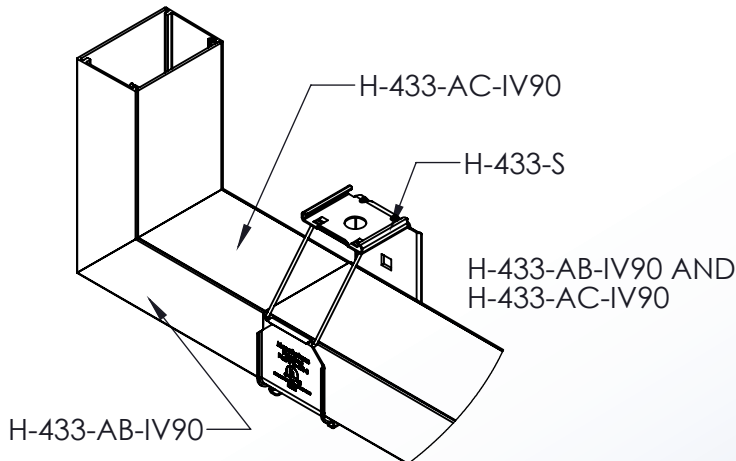

Cable Tray / J-Tray™

H-433-AB-IV90 / H-433-AC-IV90

J-Tray™ Fittings

Manufactured by MonoSystems, Inc.

Notes:

- 1.) H-433-AB-IV90 is the base and H-433-AC-IV90 is the cover (sold separately)
- 2.) J-Tray sits inside of H-433-S (sold separately)
- 3.) Can be tiered to create multiple levels
- 4.) View installation instructions for full installation details
- 5.) Material: mill finished aluminum
- 6.) Available painted per customer's color choice
- 7.) Comes with 2 coupling plates and hardware
- 8.) Views for reference - do not scale.

4 International Drive
Rye Brook, NY 10573
Toll Free: 1 888.764.7681
Phone: 914.934.2075
Fax: 914.934.2190
MonoSystems.com