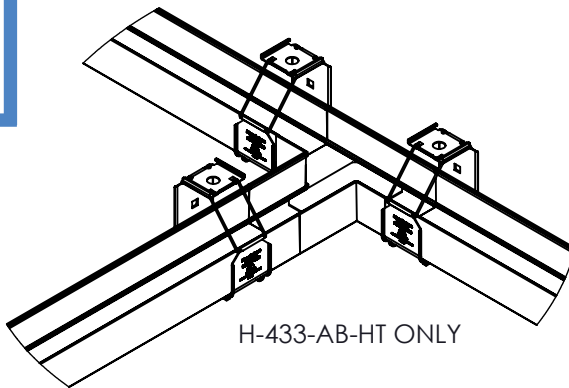

# Cable Tray / J-Tray™ H-433-AB-HT / H-433-AC-HT

### Notes:

- 1.) H-433-AB-HT is the base and H-433-AC-HT is the cover (sold separately)
- 2.) J-Tray sits inside of H-433-S (sold separately)
- 3.) Can be tiered to create multiple levels
- 4.) View installation instructions for full installation details
- 5.) Material: mill finished aluminum
- 6.) Available painted per customer's color choice
- 7.) Comes with 3 coupling plates and hardware
- 8.) Views for reference - do not scale.