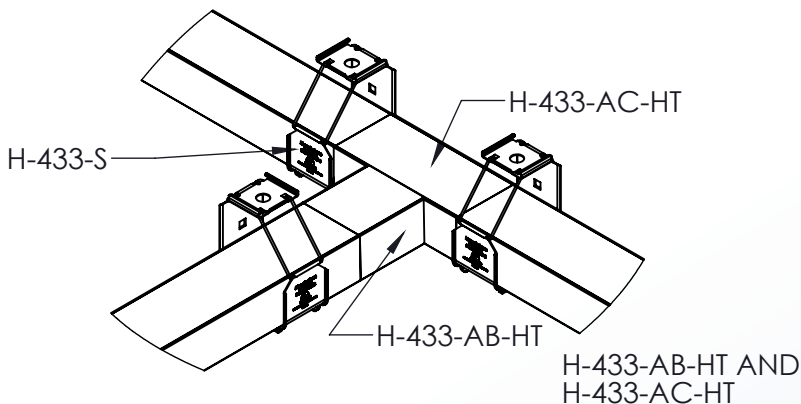

# Cable Tray / J-Tray™ H-433-AB-HT / H-433-AC-HT

### Notes:

- 1.) H-433-AB-HT is the base and H-433-AC-HT is the cover (sold separately)
- 2.) J-Tray sits inside of H-433-S (sold separately)
- 3.) Can be tiered to create multiple levels
- 4.) View installation instructions for full installation details
- 5.) Material: mill finished aluminum
- 6.) Available painted per customer's color choice
- 7.) Comes with 3 coupling plates and hardware
- 8.) Views for reference - do not scale.