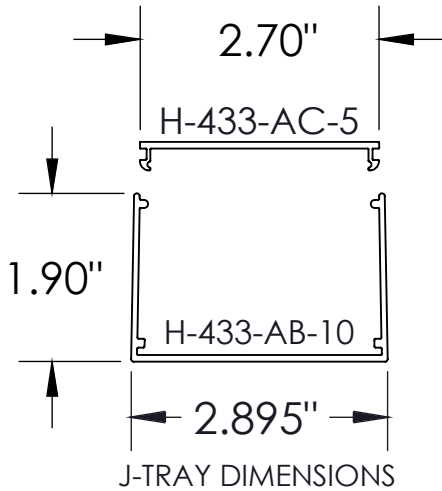

### Notes:

- 1.) H-433-AB-HT is the base and H-433-AC-HT is the cover (sold separately)
- 2.) J-Tray sits inside of H-433-S (sold separately)
- 3.) Can be tiered to create multiple levels
- 4.) View installation instructions for full installation details
- 5.) Material: mill finished aluminum
- 6.) Available painted per customer's color choice
- 7.) Comes with 3 coupling plates and hardware
- 8.) Views for reference - do not scale.