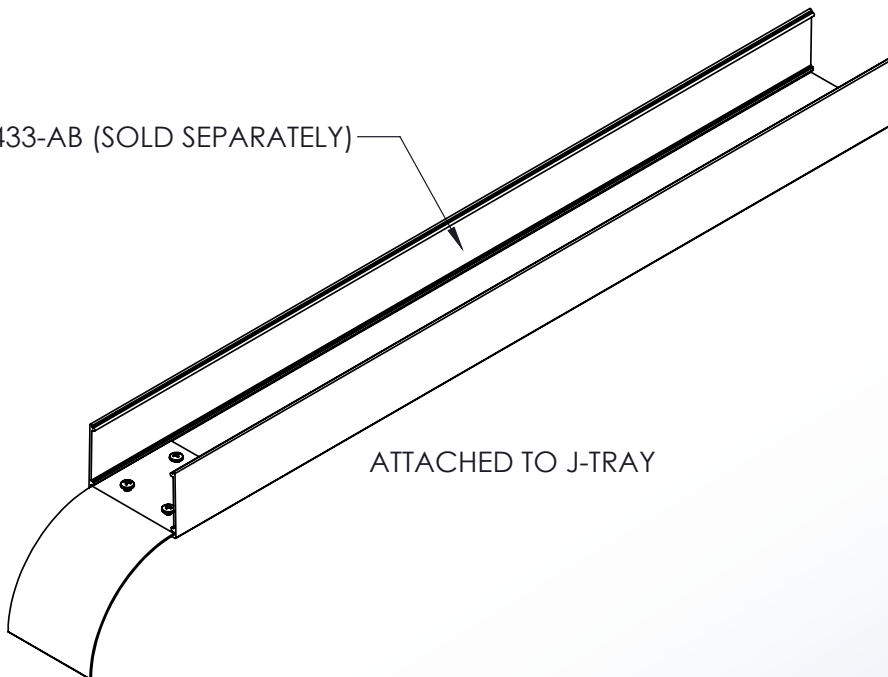

H-433-AB (SOLD SEPARATELY)