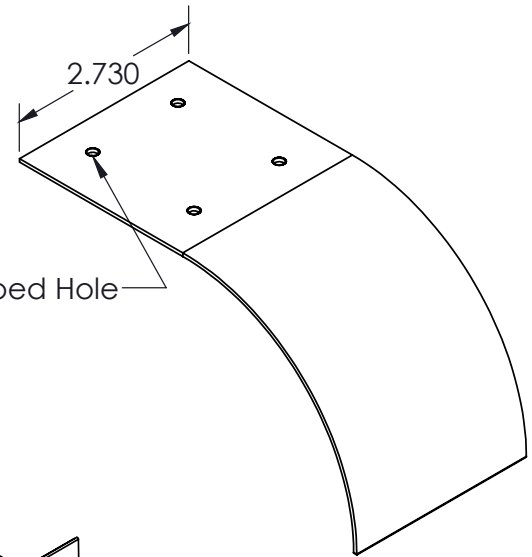

Cable Tray / J-Tray™ H-433-AB-DO

J-Tray™ Fittings

Manufactured by MonoSystems, Inc.

Notes:

- 1.) Attach dropout to raceway using provided hardware as shown.
- 2.) Slides into channel at the bottom of the J-Tray.
- 3.) Includes (4) #8-32 x 3/16 pan head screws, screws provide no sharp edges when pulling wires through the tray.
- 4.) Views for reference - do not scale.