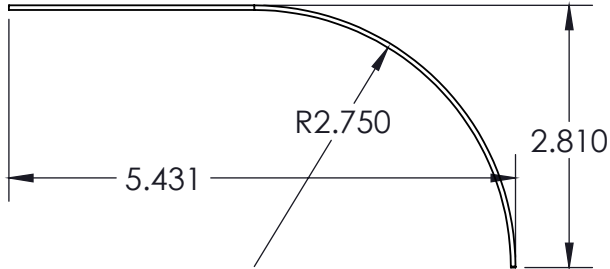

Cable Tray / J-Tray™ H-433-AB-DO

J-Tray™ Fittings

Manufactured by MonoSystems, Inc.

Notes:

- 1.) Attach dropout to raceway using provided hardware as shown.
- 2.) Slides into channel at the bottom of the J-Tray.
- 3.) Includes (4) #8-32 x 3/16 pan head screws, screws provide no sharp edges when pulling wires through the tray.
- 4.) Views for reference - do not scale.