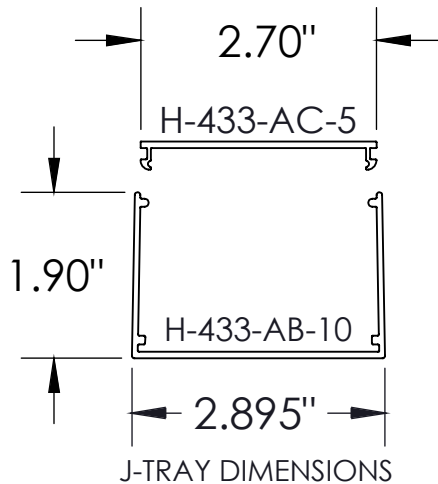

Cable Tray / J-Tray™

H-433-AB-HE90 / H-433-AC-HE90

J-Tray™ Fittings

Manufactured by MonoSystems, Inc.

Notes:

- 1.) H-433-AB-HE90 is the base and H-433-AC-HE90 is the cover (sold separately)
- 2.) J-Tray sits inside of H-433-S (sold separately)
- 3.) Can be tiered to create multiple levels
- 4.) View installation instructions for full installation details
- 5.) Material: mill finished aluminum
- 6.) Available painted per customer's color choice
- 7.) Comes with 2 coupling plates and hardware
- 8.) Views for reference - do not scale.

TWO TIER CONFIGURATION

H-433-AB-HE90 ONLY

4 International Drive
 Rye Brook, NY 10573
 Toll Free: 1 888.764.7681
 Phone: 914.934.2075
 Fax: 914.934.2190
 MonoSystems.com