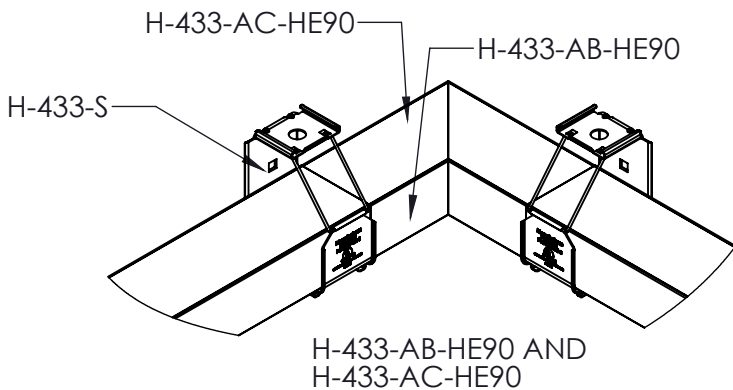

Cable Tray / J-Tray™

H-433-AB-HE90 / H-433-AC-HE90

J-Tray™ Fittings

Manufactured by MonoSystems, Inc.

Notes:

- 1.) H-433-AB-HE90 is the base and H-433-AC-HE90 is the cover (sold separately)
- 2.) J-Tray sits inside of H-433-S (sold separately)
- 3.) Can be tiered to create multiple levels
- 4.) View installation instructions for full installation details
- 5.) Material: mill finished aluminum
- 6.) Available painted per customer's color choice
- 7.) Comes with 2 coupling plates and hardware
- 8.) Views for reference - do not scale.

TWO TIER CONFIGURATION

H-433-AB-HE90 ONLY

4 International Drive
 Rye Brook, NY 10573
 Toll Free: 1 888.764.7681
 Phone: 914.934.2075
 Fax: 914.934.2190
 MonoSystems.com