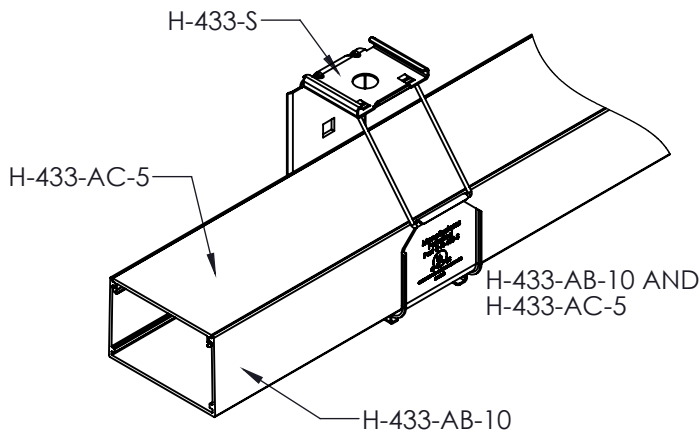

Cable Tray / J-Tray™

H-433-AB-10 / H-433-AC-5

J-Tray™

Manufactured by MonoSystems, Inc.

J-TRAY STRAIGHT SECTION

Notes:

- 1.) H-433-AB-10 is the 10' base and H-433-AC-5 is the 5' cover (sold separately)
- 2.) J-Tray sits inside of H-433-S (sold separately)
- 3.) Can be tiered to create multiple levels
- 4.) View installation instructions for full installation details
- 5.) Material: mill finished aluminum
- 6.) Available painted per customer's color choice
- 7.) Views for reference - do not scale.