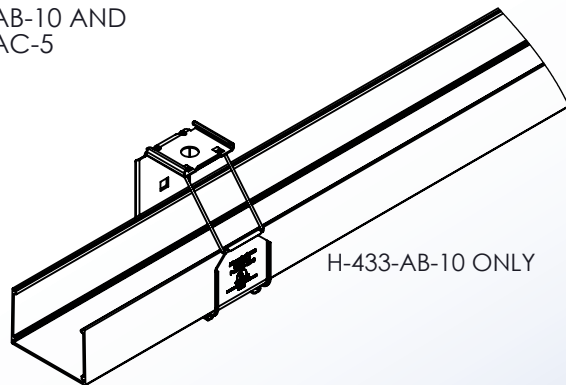

Cable Tray / J-Tray™

H-433-AB-10 / H-433-AC-5

J-Tray™

Manufactured by MonoSystems, Inc.

J-TRAY STRAIGHT SECTION

Notes:

- 1.) H-433-AB-10 is the 10' base and H-433-AC-5 is the 5' cover (sold separately)
- 2.) J-Tray sits inside of H-433-S (sold separately)
- 3.) Can be tiered to create multiple levels
- 4.) View installation instructions for full installation details
- 5.) Material: mill finished aluminum
- 6.) Available painted per customer's color choice
- 7.) Views for reference - do not scale.