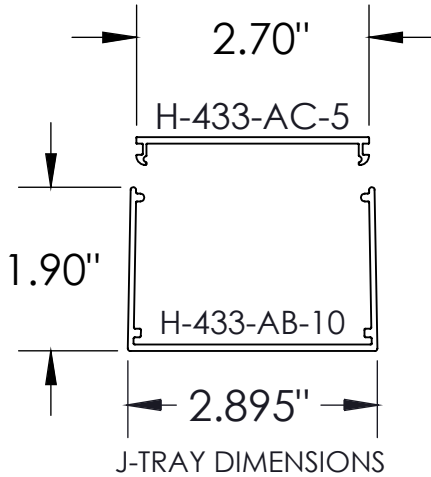

Cable Tray / J-Tray™

H-433-AB-10 / H-433-AC-5

J-Tray™

Manufactured by MonoSystems, Inc.

J-TRAY STRAIGHT SECTION

Notes:

- 1.) H-433-AB-10 is the 10' base and H-433-AC-5 is the 5' cover (sold separately)
- 2.) J-Tray sits inside of H-433-S (sold separately)
- 3.) Can be tiered to create multiple levels
- 4.) View installation instructions for full installation details
- 5.) Material: mill finished aluminum
- 6.) Available painted per customer's color choice
- 7.) Views for reference - do not scale.