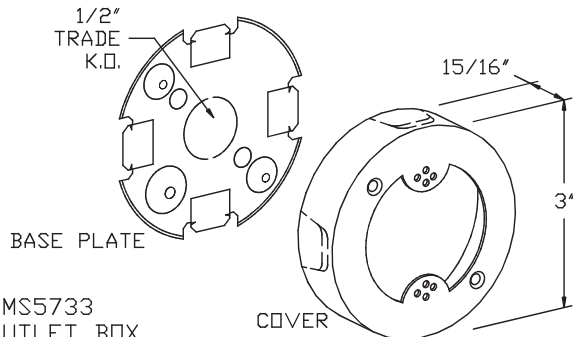

Surface Raceway / Steel SMS5733

SnapMark™ Fittings

Manufactured by MonoSystems, Inc.

OUTLET BOX

Notes

For use with SMS500 and SMS700 Raceways

- 1.) Use for hanging fixtures with mounting centers of 1-15/32, 1-5/8 and 1-27/32 inches.
- 2.) Will accommodate devices made for mounting on G or H type conduit fittings.
- 3.) Not for use with ceiling fans or mounting any equipment greater than 7lbs.
- 4.) 10-32 ground screw provided.

Material

Steel - galv / ivory finish.

SMS5733
OUTLET BOX
6.5 C.I. CAPACITY

UL LISTED
FILE: E167318

SMS500 & SMS700 SERIES
STEEL RACEWAYS
SECTION VIEW
MATERIAL: .04\"/>

4 International Drive
Rye Brook, NY 10573
Toll Free: 1 888.764.7681
Phone: 914.934.2075
Fax: 914.934.2190
MonoSystems.com