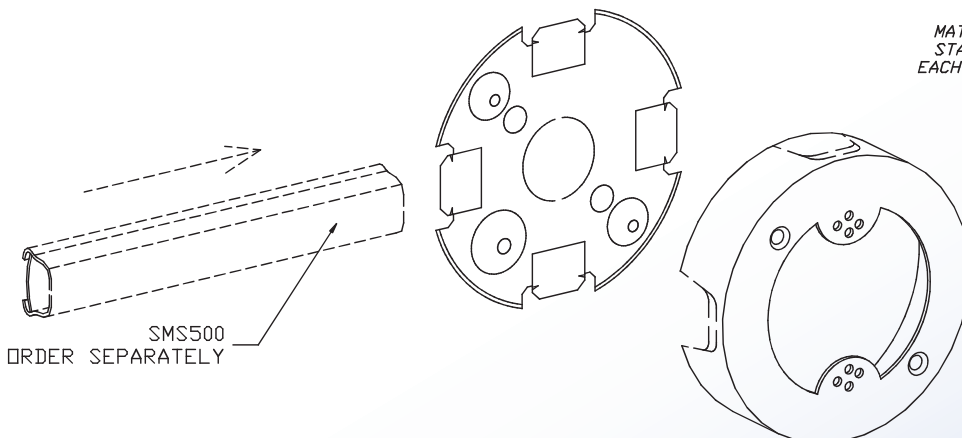

Surface Raceway / Steel SMS5733

SnapMark™ Fittings

Manufactured by MonoSystems, Inc.

OUTLET BOX

Notes

For use with SMS500 and SMS700 Raceways

- 1.) Use for hanging fixtures with mounting centers of 1-15/32, 1-5/8 and 1-27/32 inches.
- 2.) Will accommodate devices made for mounting on G or H type conduit fittings.
- 3.) Not for use with ceiling fans or mounting any equipment greater than 7lbs.
- 4.) 10-32 ground screw provided.

Material

Steel - galv / ivory finish.

SMS5733
OUTLET BOX
6.5 C.I. CAPACITY

UL LISTED
FILE: E167318

SMS500 & SMS700 SERIES
STEEL RACEWAYS
SECTION VIEW
MATERIAL: .04\"/>

4 International Drive
Rye Brook, NY 10573
Toll Free: 1 888.764.7681
Phone: 914.934.2075
Fax: 914.934.2190
MonoSystems.com