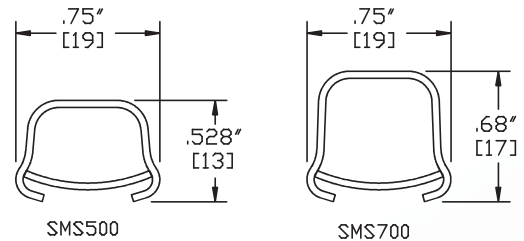

Surface Raceway / Steel SMS5733

SnapMark™ Fittings

Manufactured by MonoSystems, Inc.

OUTLET BOX

Notes

For use with SMS500 and SMS700 Raceways

- 1.) Use for hanging fixtures with mounting centers of 1-15/32, 1-5/8 and 1-27/32 inches.
- 2.) Will accommodate devices made for mounting on G or H type conduit fittings.
- 3.) Not for use with ceiling fans or mounting any equipment greater than 7lbs.
- 4.) 10-32 ground screw provided.

Material

Steel - galv / ivory finish.

SMS5733
OUTLET BOX
6.5 C.I. CAPACITY

UL LISTED
FILE: E167318

SMS500 & SMS700 SERIES
STEEL RACEWAYS
SECTION VIEW
MATERIAL: .04\"/>

4 International Drive
Rye Brook, NY 10573
Toll Free: 1 888.764.7681
Phone: 914.934.2075
Fax: 914.934.2190
MonoSystems.com