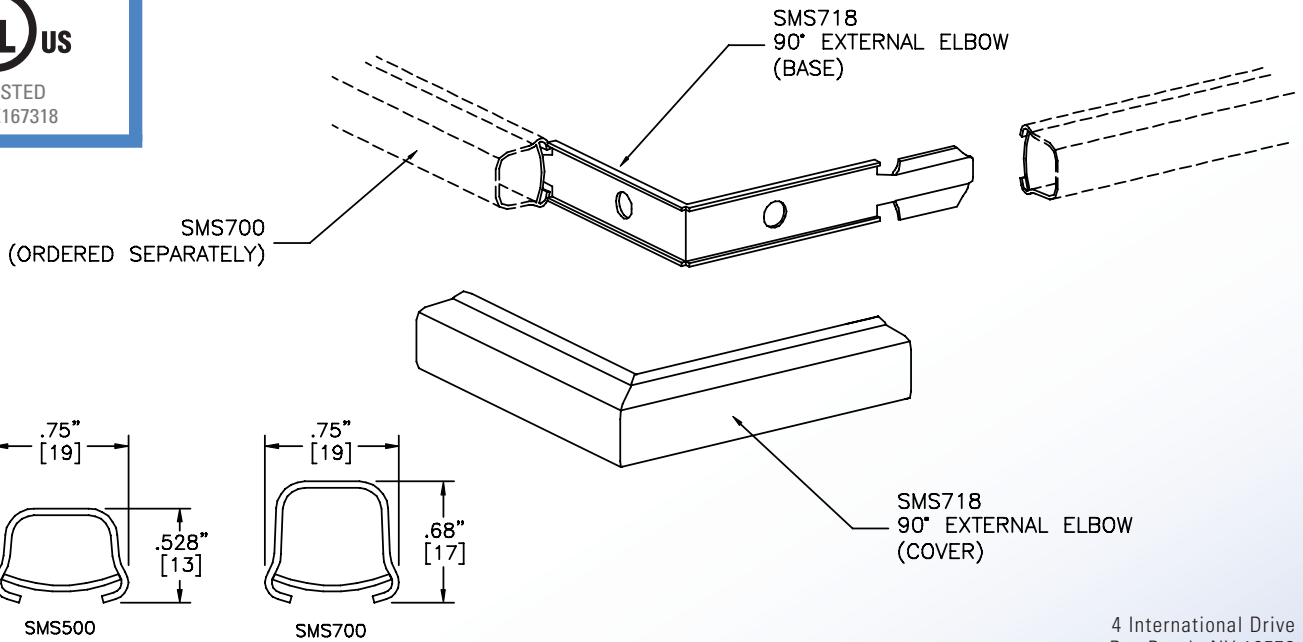

### 90° EXTERNAL ELBOW

SMS718  
90° EXTERNAL ELBOW

#### Notes

SMS518 for use with SMS500  
SMS718 for use with SMS700

- 1.) For outside right angle turns.
- 2.) All exposed raceway / fitting surfaces are pre-painted ivory.

UL LISTED  
FILE: E167318

**SMS500 & SMS700 SERIES**  
STEEL RACEWAYS  
SECTION VIEW  
MATERIAL: .04" GALV.  
STANDARD IVORY FINISH  
EACH ORDERED SEPARATELY  
SCALE: NONE