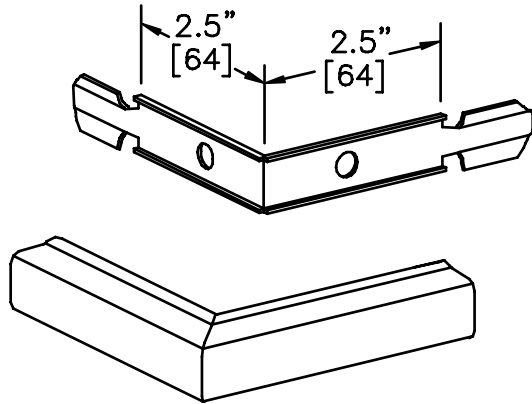

# Surface Raceway / Steel SMS518-718

### 90° EXTERNAL ELBOW

SMS718  
90° EXTERNAL ELBOW

#### Notes

SMS518 for use with SMS500  
SMS718 for use with SMS700

- 1.) For outside right angle turns.
- 2.) All exposed raceway / fitting surfaces are pre-painted ivory.

UL LISTED  
FILE: E167318

**SMS500 & SMS700 SERIES**  
STEEL RACEWAYS  
SECTION VIEW  
MATERIAL: .04" GALV.  
STANDARD IVORY FINISH  
EACH ORDERED SEPARATELY  
SCALE: NONE