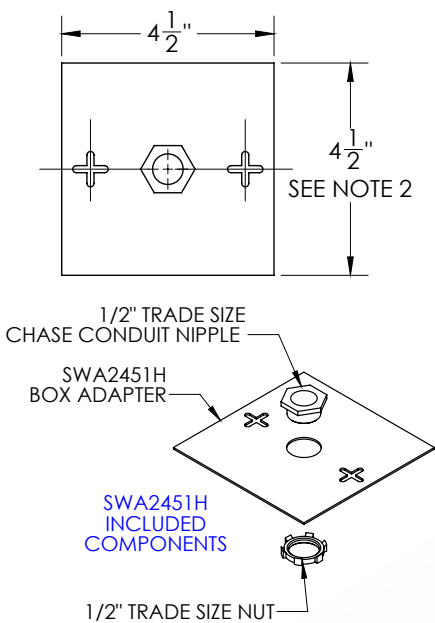

Surface Raceway / Aluminum SWA2451H

SnapWay™ Accessories

Manufactured by MonoSystems, Inc.

BOX ADAPTER

Notes

- 1.) For feeding raceway from existing wall box.
- 2.) Dimensional height of adapter plate can be customized upon request. Speak with MonoSystems to choose.
- 3.) View for reference - do not scale.