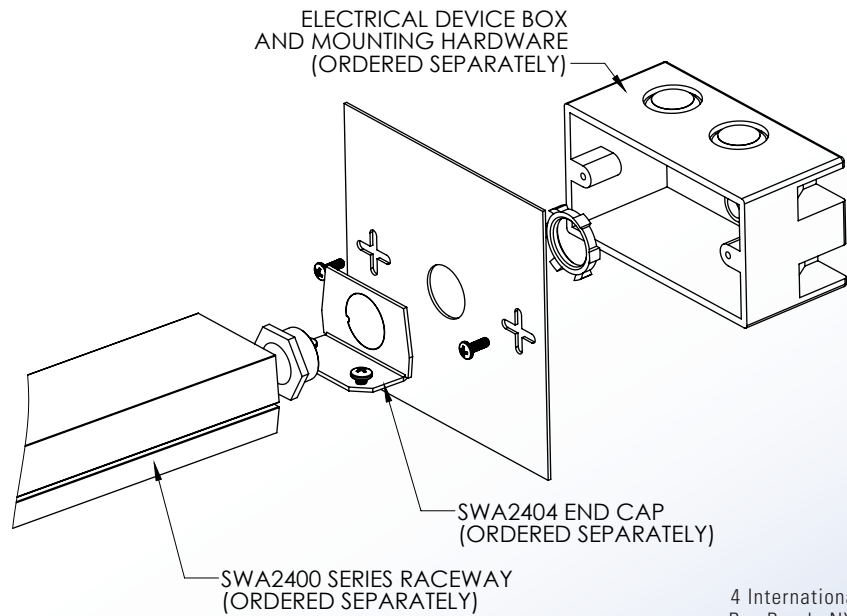

Surface Raceway / Aluminum SWA2451H

SnapWay™ Accessories

Manufactured by MonoSystems, Inc.

BOX ADAPTER

Notes

- 1.) For feeding raceway from existing wall box.
- 2.) Dimensional height of adapter plate can be customized upon request. Speak with MonoSystems to choose.
- 3.) View for reference - do not scale.