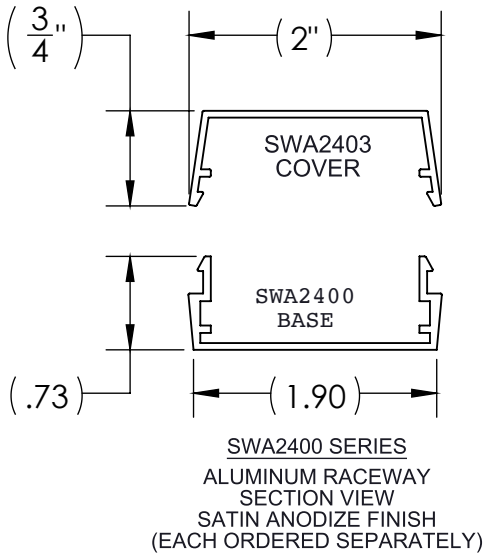

Surface Raceway / Aluminum SWA2451H

SnapWay™ Accessories

Manufactured by MonoSystems, Inc.

BOX ADAPTER

Notes

- 1.) For feeding raceway from existing wall box.
- 2.) Dimensional height of adapter plate can be customized upon request. Speak with MonoSystems to choose.
- 3.) View for reference - do not scale.