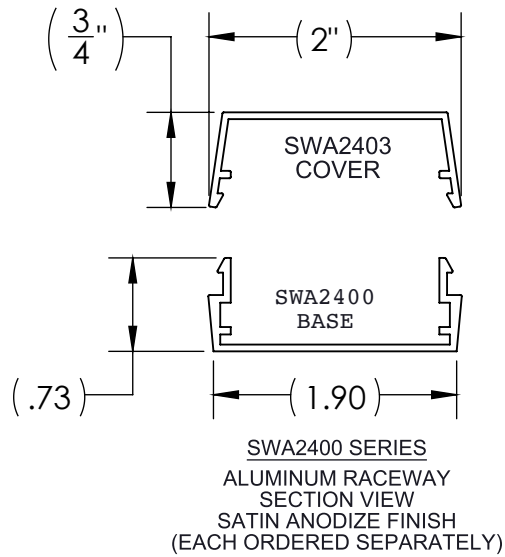

Surface Raceway / Aluminum SWA2418

SnapWay™ Fittings

Manufactured by MonoSystems, Inc.

90° EXTERNAL ELBOW

Notes

- 1.) Attach elbow to Raceway using (2x) SWA2402 couplings and #8-32 hardware as shown.
- 2.) For making 90° external corners.
- 3.) View for reference - do not scale.