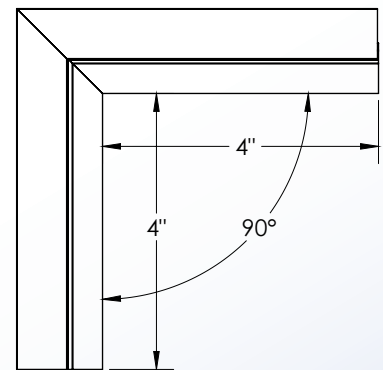

Surface Raceway / Aluminum SWA2418

SnapWay™ Fittings

Manufactured by MonoSystems, Inc.

90° EXTERNAL ELBOW

Notes

- 1.) Attach elbow to Raceway using (2x) SWA2402 couplings and #8-32 hardware as shown.
- 2.) For making 90° external corners.
- 3.) View for reference - do not scale.