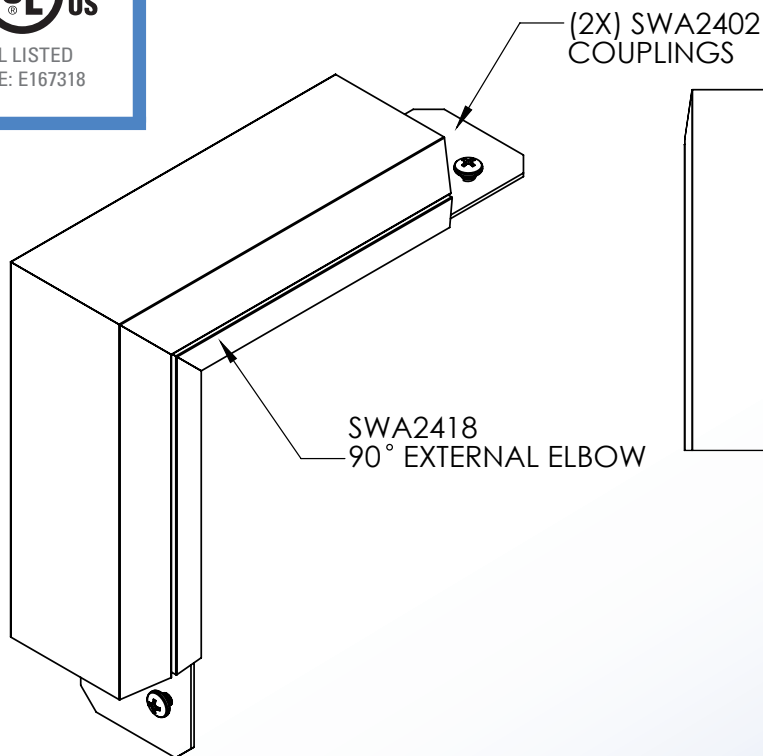

Surface Raceway / Aluminum SWA2418

SnapWay™ Fittings

Manufactured by MonoSystems, Inc.

90° EXTERNAL ELBOW

Notes

- 1.) Attach elbow to Raceway using (2x) SWA2402 couplings and #8-32 hardware as shown.
- 2.) For making 90° external corners.
- 3.) View for reference - do not scale.