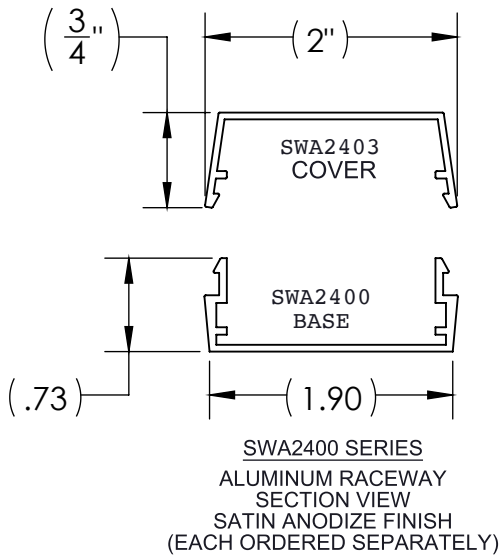

Surface Raceway / Aluminum SWA2413

SnapWay™ Fittings

Manufactured by MonoSystems, Inc.

45° EXTERNAL ELBOW

Notes

- 1.) Attach elbow to Raceway using (2x) SWA2402 couplings and #8-32 hardware as shown.
- 2.) For making 45° external corners.
- 3.) View for reference - do not scale.