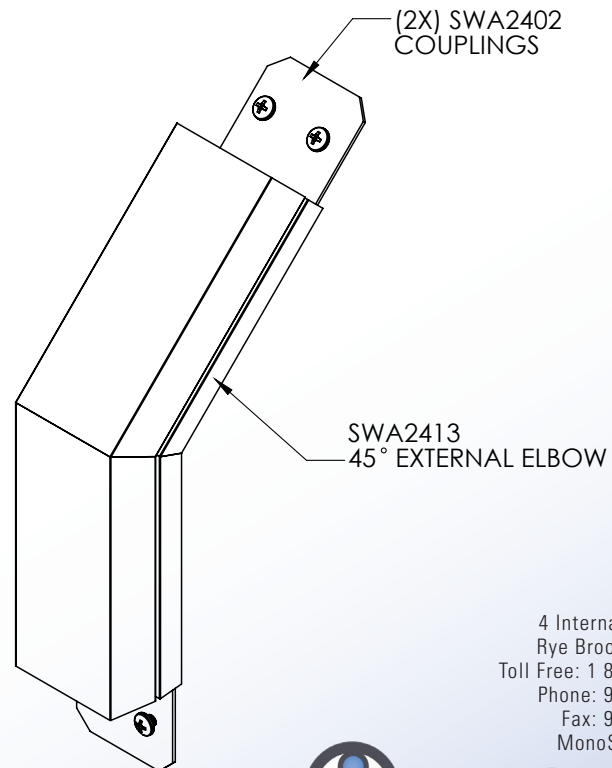

Surface Raceway / Aluminum SWA2413

SnapWay™ Fittings

Manufactured by MonoSystems, Inc.

45° EXTERNAL ELBOW

Notes

- 1.) Attach elbow to Raceway using (2x) SWA2402 couplings and #8-32 hardware as shown.
- 2.) For making 45° external corners.
- 3.) View for reference - do not scale.