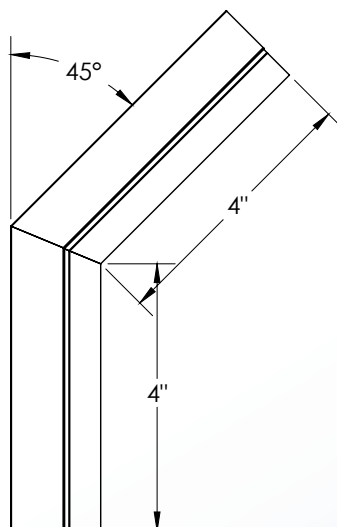

Surface Raceway / Aluminum SWA2413

SnapWay™ Fittings

Manufactured by MonoSystems, Inc.

45° EXTERNAL ELBOW

Notes

- 1.) Attach elbow to Raceway using (2x) SWA2402 couplings and #8-32 hardware as shown.
- 2.) For making 45° external corners.
- 3.) View for reference - do not scale.