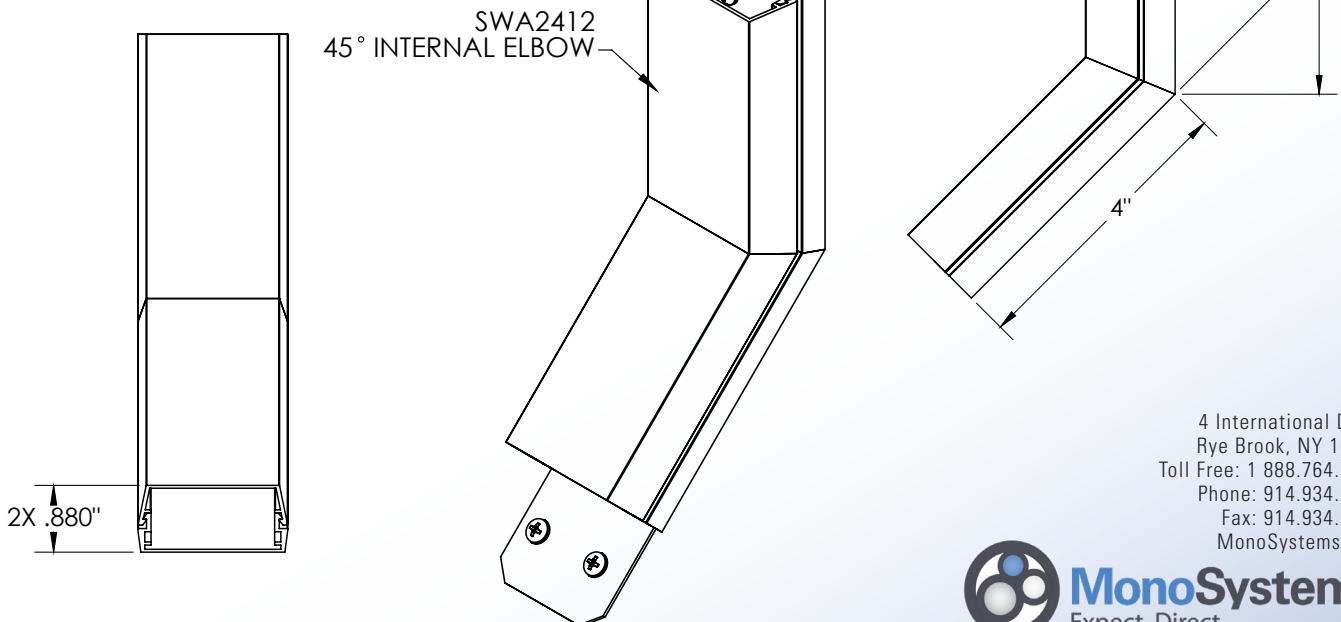

Surface Raceway / Aluminum SWA2412

SnapWay™ Fittings

Manufactured by MonoSystems, Inc.

45° INTERNAL ELBOW

Notes

- 1.) Attach elbow to Raceway using (2x) SWA2402 couplings and #8-32 hardware as shown.
- 2.) For making 45° internal corners.
- 3.) View for reference - do not scale.