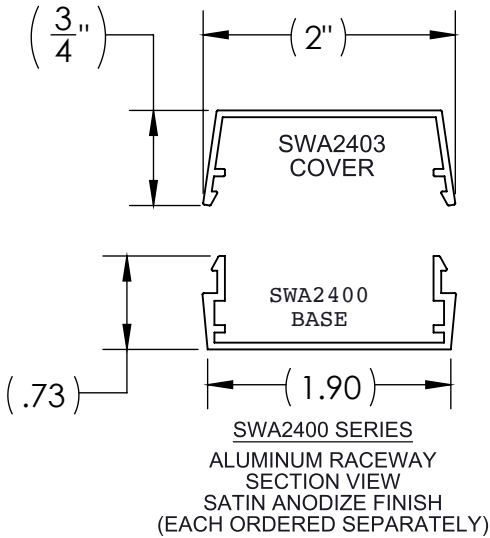

Surface Raceway / Aluminum SWA2412

SnapWay™ Fittings

Manufactured by MonoSystems, Inc.

45° INTERNAL ELBOW

Notes

- 1.) Attach elbow to Raceway using (2x) SWA2402 couplings and #8-32 hardware as shown.
- 2.) For making 45° internal corners.
- 3.) View for reference - do not scale.