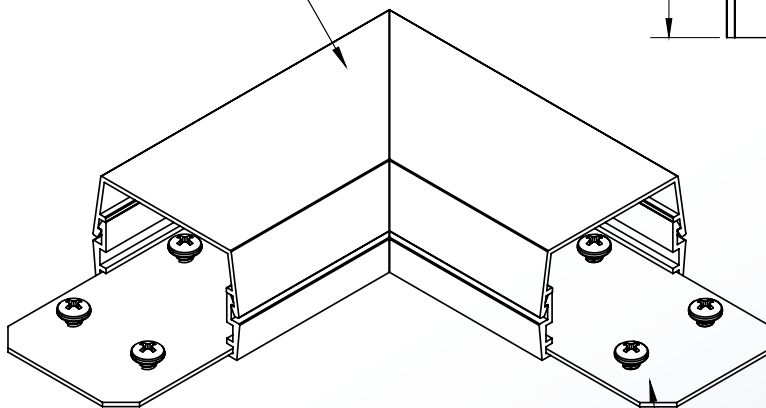

### 90° FLAT ELBOW

#### Notes

- 1.) Attach elbow to raceway using (2x) SWA2402 couplings and #8-32 hardware as shown.
- 2.) For making a right angle turn on same surface.
- 3.) View for reference - do not scale.

SWA2400 SERIES  
ALUMINUM RACEWAY  
SECTION VIEW  
SATIN ANODIZE FINISH  
(EACH ORDERED SEPARATELY)

SWA2409  
90° FLAT ELBOW

(2X) SWA2402  
COUPLINGS

4 International Drive  
Rye Brook, NY 10573  
Toll Free: 1 888.764.7681  
Phone: 914.934.2075  
Fax: 914.934.2190  
MonoSystems.com