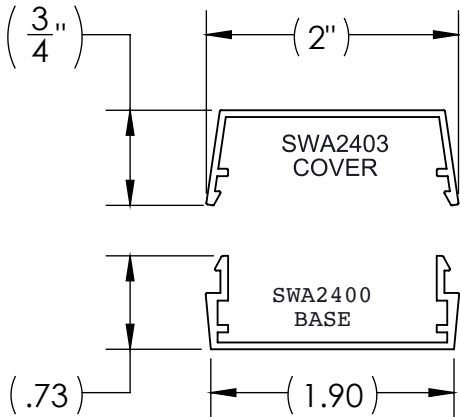

# Surface Raceway / Aluminum SWA2409

### 90° FLAT ELBOW

#### Notes

- 1.) Attach elbow to raceway using (2x) SWA2402 couplings and #8-32 hardware as shown.
- 2.) For making a right angle turn on same surface.
- 3.) View for reference - do not scale.

SWA2400 SERIES  
ALUMINUM RACEWAY  
SECTION VIEW  
SATIN ANODIZE FINISH  
(EACH ORDERED SEPARATELY)