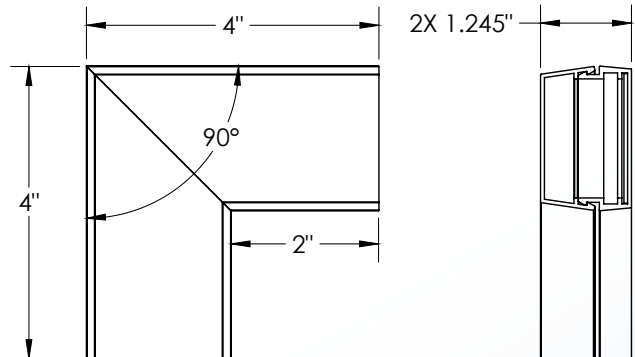

### 90° FLAT ELBOW

#### Notes

- 1.) Attach elbow to raceway using (2x) SWA2402 couplings and #8-32 hardware as shown.
- 2.) For making a right angle turn on same surface.
- 3.) View for reference - do not scale.

SWA2400 SERIES  
ALUMINUM RACEWAY  
SECTION VIEW  
SATIN ANODIZE FINISH  
(EACH ORDERED SEPARATELY)