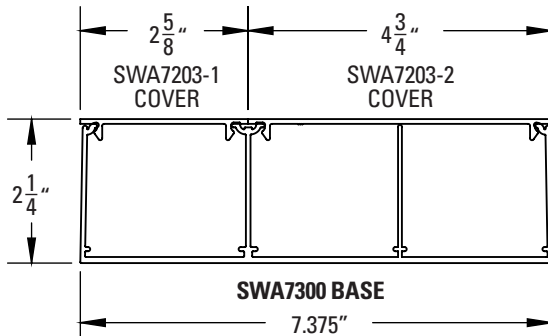

Surface Raceway / Aluminum SWA7202

SnapWay™ Accessories

Manufactured by MonoSystems, Inc.

COUPLINGS

Notes

- 1.) For connecting two pieces of raceway. Couplings (sold in sets of 3).
- 2.) Assembly instructions: insert coupling into ends of base sections to be joined. wider coupling goes into single channel side. secure in place using #8-32 hardware (provided).
- 3.) Views for reference - do not scale.

SWA7200 SERIES
3 COMPARTMENT ALUMINUM RACEWAY
SECTION VIEW - SATIN ANODIZE FINISH
(EACH ORDERED SEPARATELY)

SWA7300 SERIES
3 COMPARTMENT ALUMINUM RACEWAY
SECTION VIEW - SATIN ANODIZE FINISH
(EACH ORDERED SEPARATELY)