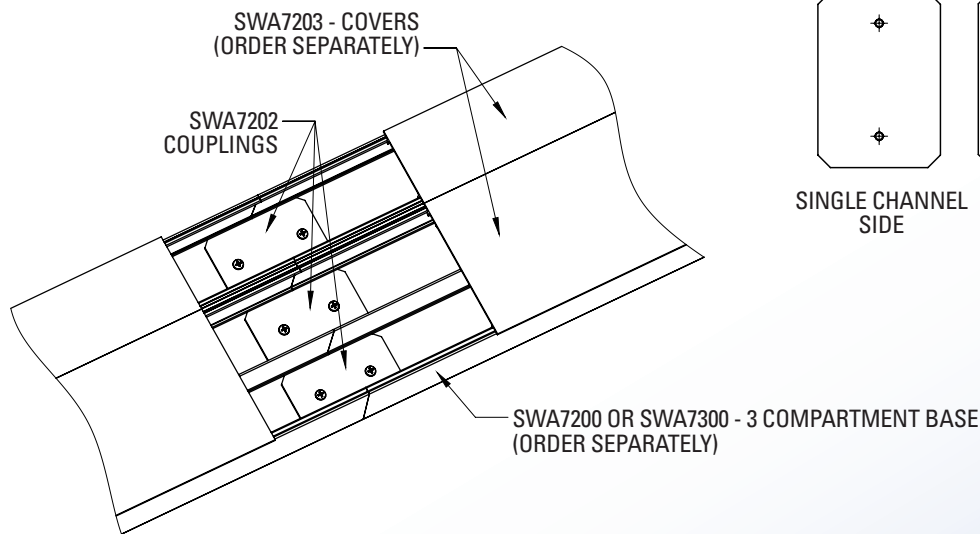

Surface Raceway / Aluminum SWA7202

SnapWay™ Accessories

Manufactured by MonoSystems, Inc.

COUPLINGS

Notes

- 1.) For connecting two pieces of raceway. Couplings (sold in sets of 3).
- 2.) Assembly instructions: insert coupling into ends of base sections to be joined. wider coupling goes into single channel side. secure in place using #8-32 hardware (provided).
- 3.) Views for reference - do not scale.

SWA7200 SERIES
3 COMPARTMENT ALUMINUM RACEWAY
SECTION VIEW - SATIN ANODIZE FINISH
(EACH ORDERED SEPARATELY)

SWA7300 SERIES
3 COMPARTMENT ALUMINUM RACEWAY
SECTION VIEW - SATIN ANODIZE FINISH
(EACH ORDERED SEPARATELY)