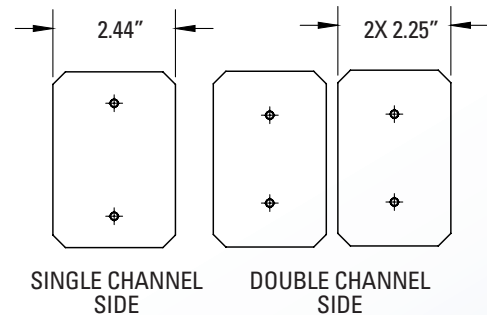

SWA7202 COUPLINGS

4 International Drive
Rye Brook, NY 10573
Toll Free: 1 888.764.7681
Phone: 914.934.2075
Fax: 914.934.2190
MonoSystems.com