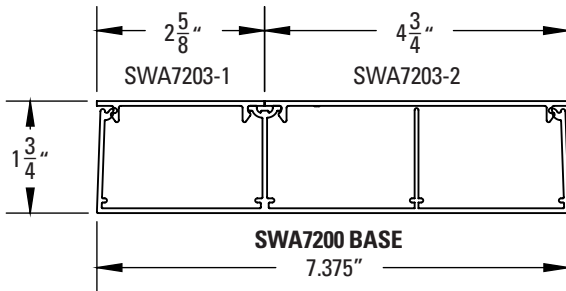

Surface Raceway / Aluminum SWA7202

SnapWay™ Accessories

Manufactured by MonoSystems, Inc.

COUPLINGS

Notes

- 1.) For connecting two pieces of raceway. Couplings (sold in sets of 3).
- 2.) Assembly instructions: insert coupling into ends of base sections to be joined. wider coupling goes into single channel side. secure in place using #8-32 hardware (provided).
- 3.) Views for reference - do not scale.

SWA7200 SERIES
3 COMPARTMENT ALUMINUM RACEWAY
SECTION VIEW - SATIN ANODIZE FINISH
(EACH ORDERED SEPARATELY)

SWA7300 SERIES
3 COMPARTMENT ALUMINUM RACEWAY
SECTION VIEW - SATIN ANODIZE FINISH
(EACH ORDERED SEPARATELY)