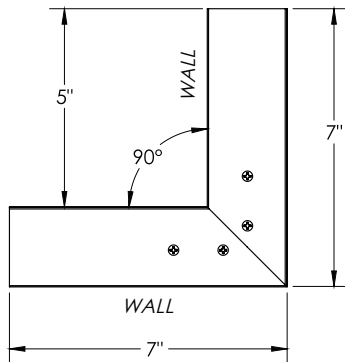

Surface Raceway / Aluminum SWA5217

SnapWay™ Fittings

Manufactured by MonoSystems, Inc.

SWA5217 - INVERTED ELBOW

SWA5207 DIVIDER
(ORDERED SEPARATELY)

Notes:

- 1.) Connect inverted elbow to SWA5200 base sections using SWA5202 couplings (2 pair provided).
- 2.) Secure fitting to base by tightening #8-32 x 3/16" coupling screws.
- 3.) Views for reference - do not scale.