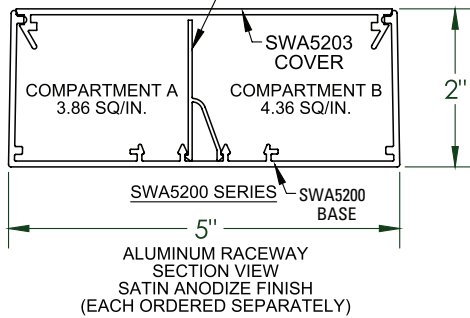

Surface Raceway / Aluminum SWA5217

SnapWay™ Fittings

Manufactured by MonoSystems, Inc.

SWA5217 - INVERTED ELBOW

SWA5207 DIVIDER
(ORDERED SEPARATELY)

Notes:

- 1.) Connect inverted elbow to SWA5200 base sections using SWA5202 couplings (2 pair provided).
- 2.) Secure fitting to base by tightening #8-32 x 3/16" coupling screws.
- 3.) Views for reference - do not scale.