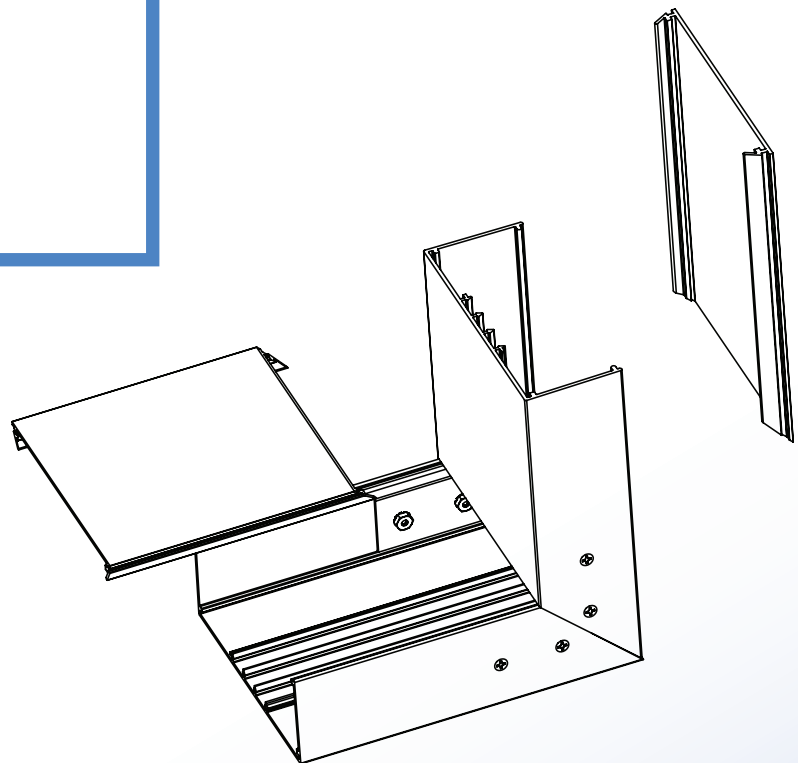

Surface Raceway / Aluminum SWA5217

SnapWay™ Fittings

Manufactured by MonoSystems, Inc.

SWA5217 - INVERTED ELBOW

SWA5207 DIVIDER
(ORDERED SEPARATELY)

Notes:

- 1.) Connect inverted elbow to SWA5200 base sections using SWA5202 couplings (2 pair provided).
- 2.) Secure fitting to base by tightening #8-32 x 3/16" coupling screws.
- 3.) Views for reference - do not scale.