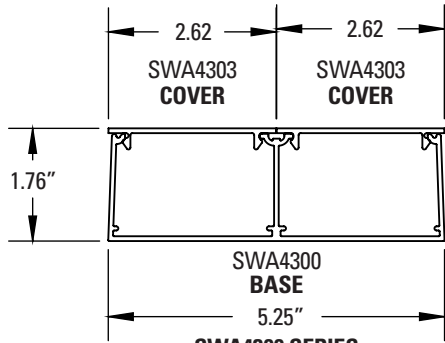

Surface Raceway / Aluminum SWA4309

Snap Way™ Fittings

Manufactured by MonoSystems, Inc.

90° FLAT ELBOW

Notes

- 1.) Connect 90 flat elbow to SWA4300 base section using SWA4302 couplings (2 pair provided).
- 2.) Secure elbow to base by tightening #8-32 x 3/16" coupling screws.
- 3.) UL listed when used with grounding adapter clips (SWA43GC) adjacent to wire entry point.
- 4.) Views for reference - do not scale.

SWA4300 SERIES
2 COMPARTMENT
ALUMINUM RACEWAY
SECTION VIEW
SATIN ANODIZE FINISH
(EACH ORDERED SEPARATELY)

UL LISTED
FILE: E167318

4 International Drive
Rye Brook, NY 10573
Toll Free: 1 888.764.7681
Phone: 914.934.2075
Fax: 914.934.2190
MonoSystems.com