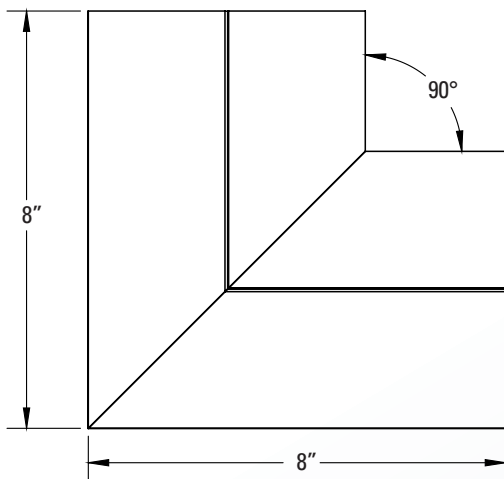

Surface Raceway / Aluminum SWA4309

Snap Way™ Fittings

Manufactured by MonoSystems, Inc.

90° FLAT ELBOW

Notes

- 1.) Connect 90 flat elbow to SWA4300 base section using SWA4302 couplings (2 pair provided).
- 2.) Secure elbow to base by tightening #8-32 x 3/16" coupling screws.
- 3.) UL listed when used with grounding adapter clips (SWA43GC) adjacent to wire entry point.
- 4.) Views for reference - do not scale.

SWA4300 SERIES
2 COMPARTMENT
ALUMINUM RACEWAY
SECTION VIEW
SATIN ANODIZE FINISH
(EACH ORDERED SEPARATELY)

UL LISTED
FILE: E167318

4 International Drive
Rye Brook, NY 10573
Toll Free: 1 888.764.7681
Phone: 914.934.2075
Fax: 914.934.2190
MonoSystems.com