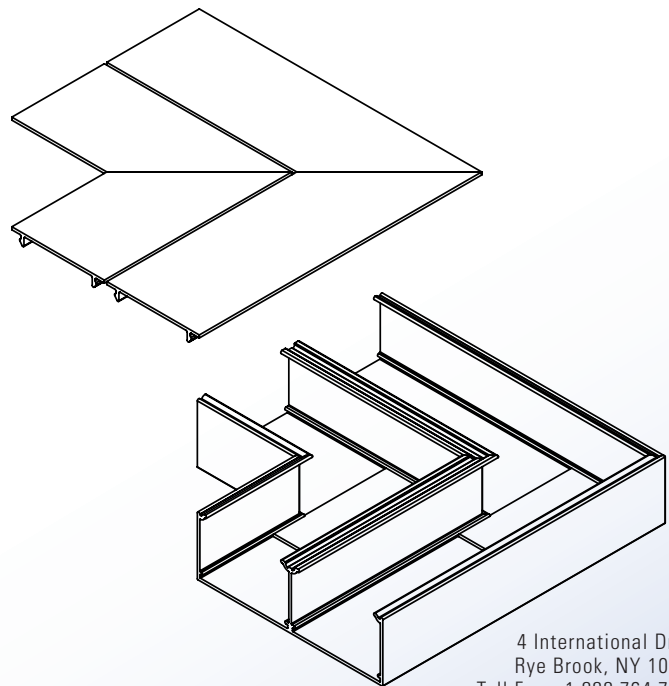

Surface Raceway / Aluminum SWA4309

Snap Way™ Fittings

Manufactured by MonoSystems, Inc.

90° FLAT ELBOW

Notes

- 1.) Connect 90 flat elbow to SWA4300 base section using SWA4302 couplings (2 pair provided).
- 2.) Secure elbow to base by tightening #8-32 x 3/16" coupling screws.
- 3.) UL listed when used with grounding adapter clips (SWA43GC) adjacent to wire entry point.
- 4.) Views for reference - do not scale.

SWA4300 SERIES
2 COMPARTMENT
ALUMINUM RACEWAY
SECTION VIEW
SATIN ANODIZE FINISH
(EACH ORDERED SEPARATELY)

UL LISTED
FILE: E167318

4 International Drive
Rye Brook, NY 10573
Toll Free: 1 888.764.7681
Phone: 914.934.2075
Fax: 914.934.2190
MonoSystems.com