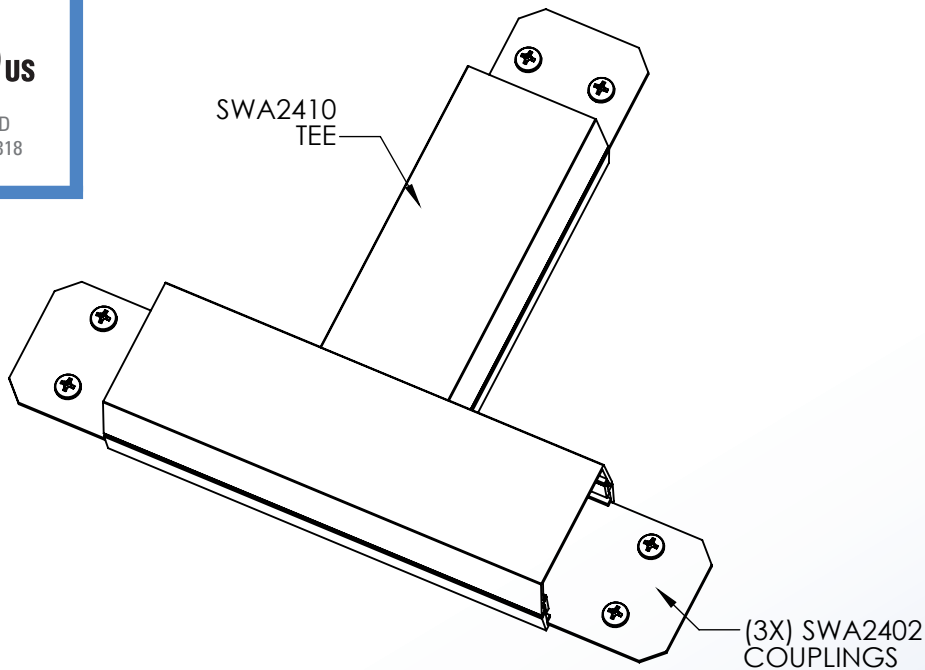

UL LISTED
FILE: E167318