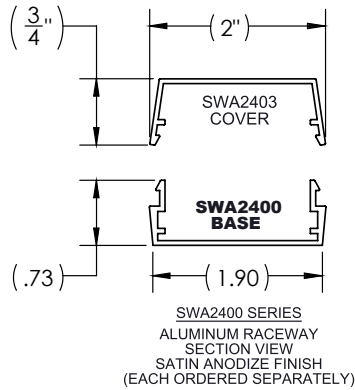

Surface Raceway / Aluminum SWA2410

SnapWay™ Fittings
Manufactured by MonoSystems, Inc.

TEE

Notes

- 1.) Attach elbow to Raceway using (3x) SWA2402 couplings and #8-32 hardware as shown.
- 2.) For branch connection of two runs of SWA2400 Raceway.
- 3.) View for reference - do not scale.