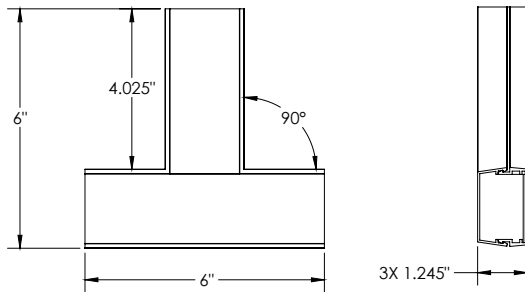

Surface Raceway / Aluminum SWA2410

SnapWay™ Fittings
Manufactured by MonoSystems, Inc.

TEE

Notes

- 1.) Attach elbow to Raceway using (3x) SWA2402 couplings and #8-32 hardware as shown.
- 2.) For branch connection of two runs of SWA2400 Raceway.
- 3.) View for reference - do not scale.