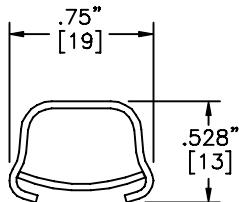

Material

Steel - galv / ivory finish.

SMS5785
COMBINATION CONNECTOR

UL LISTED
FILE: E167318

SMS500

SMS700

SMS500 & SMS700 SERIES

STEEL RACEWAYS
SECTION VIEW
MATERIAL: .04" GALV.
STANDARD IVORY FINISH
EACH ORDERED SEPARATELY
SCALE: NONE