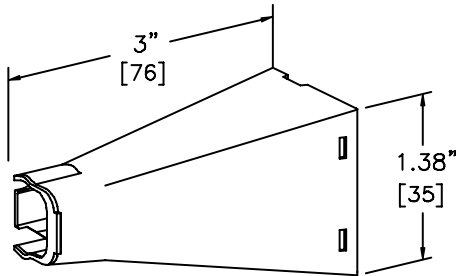

Surface Raceway / Steel SMS5785

SnapMark™ Fittings

Manufactured by MonoSystems, Inc.

COMBINATION CONNECTOR

Notes

For use with SMS500 and SMS700 Raceways

- 1.) Use for connecting raceway to any 3-1/4" or 4" outlet box without offsetting.

Material

Steel - galv / ivory finish.

SMS5785
COMBINATION CONNECTOR

UL LISTED
FILE: E167318

SMS500

SMS700

SMS500 & SMS700 SERIES

STEEL RACEWAYS
SECTION VIEW
MATERIAL: .04" GALV.
STANDARD IVORY FINISH
EACH ORDERED SEPARATELY
SCALE: NONE