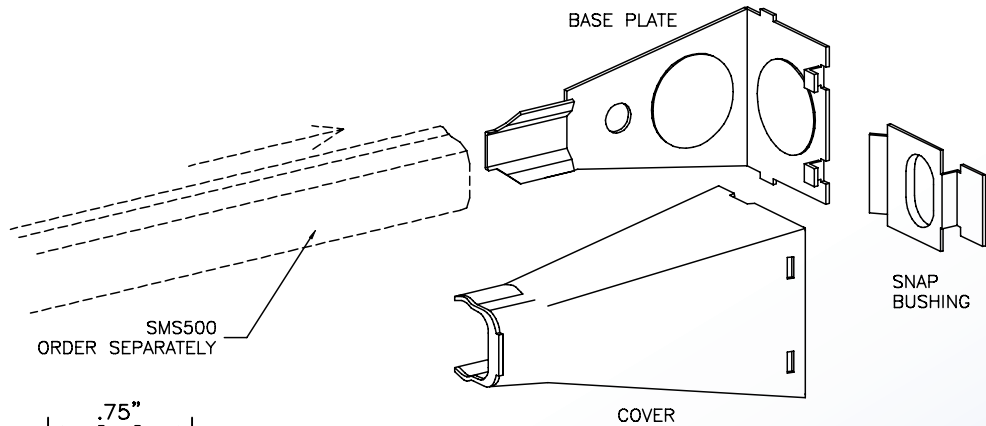

Surface Raceway / Steel SMS5785

SnapMark™ Fittings

Manufactured by MonoSystems, Inc.

COMBINATION CONNECTOR

Notes

For use with SMS500 and SMS700 Raceways

- 1.) Use for connecting raceway to any 3-1/4" or 4" outlet box without offsetting.

Material

Steel - galv / ivory finish.

SMS5785
COMBINATION CONNECTOR

UL LISTED
FILE: E167318

SMS500

SMS700

SMS500 & SMS700 SERIES

STEEL RACEWAYS
SECTION VIEW
MATERIAL: .04" GALV.
STANDARD IVORY FINISH
EACH ORDERED SEPARATELY
SCALE: NONE