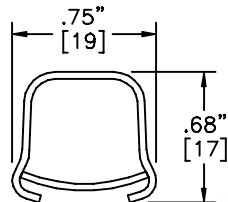

Material

Steel - galv / ivory finish.

SMS5785
COMBINATION CONNECTOR

UL LISTED
FILE: E167318

SMS500

SMS700

SMS500 & SMS700 SERIES

STEEL RACEWAYS
SECTION VIEW
MATERIAL: .04" GALV.
STANDARD IVORY FINISH
EACH ORDERED SEPARATELY
SCALE: NONE