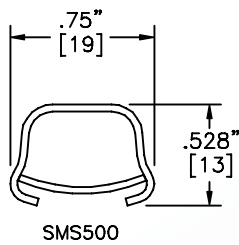

Surface Raceway / Steel SMS5784

SnapMark™ Fittings

Manufactured by MonoSystems, Inc.

ELBOW CONDUIT CONNECTOR

Notes

For use with SMS500 and SMS700 Raceways

1.) Use for connecting raceway at right angles to 1/2" trade conduit or armored cable.

Material

Steel - galv / ivory finish.

SMS5784
ELBOW CONDUIT CONNECTOR
1/2" FEMALE

UL LISTED
FILE: E167318

SMS500

SMS700

SMS500 & SMS700 SERIES
STEEL RACEWAYS
SECTION VIEW
MATERIAL: .04" GALV.
STANDARD IVORY FINISH
EACH ORDERED SEPARATELY
SCALE: NONE