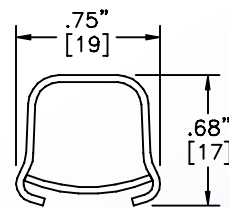

Material

Steel - galv / ivory finish.

SMS5784
ELBOW CONDUIT CONNECTOR
1/2" FEMALE

UL LISTED
FILE: E167318

SMS500

SMS700

SMS500 & SMS700 SERIES
STEEL RACEWAYS
SECTION VIEW
MATERIAL: .04" GALV.
STANDARD IVORY FINISH
EACH ORDERED SEPARATELY
SCALE: NONE