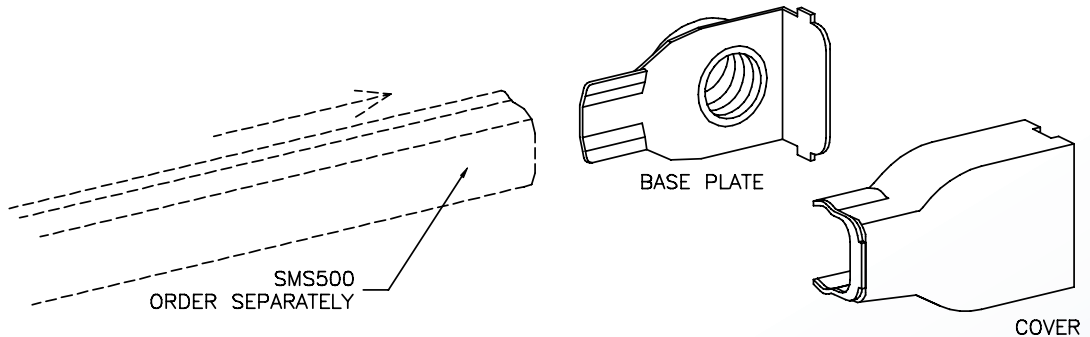

Surface Raceway / Steel SMS5784

SnapMark™ Fittings

Manufactured by MonoSystems, Inc.

ELBOW CONDUIT CONNECTOR

Notes

For use with SMS500 and SMS700 Raceways

1.) Use for connecting raceway at right angles to 1/2" trade conduit or armored cable.

Material

Steel - galv / ivory finish.

SMS5784
ELBOW CONDUIT CONNECTOR
1/2" FEMALE

UL LISTED
FILE: E167318

SMS500

SMS700

SMS500 & SMS700 SERIES
STEEL RACEWAYS
SECTION VIEW
MATERIAL: .04" GALV.
STANDARD IVORY FINISH
EACH ORDERED SEPARATELY
SCALE: NONE