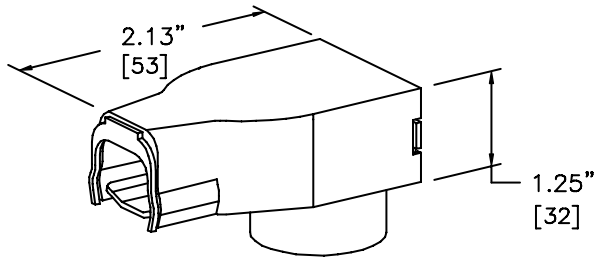

Surface Raceway / Steel SMS5784

SnapMark™ Fittings

Manufactured by MonoSystems, Inc.

ELBOW CONDUIT CONNECTOR

Notes

For use with SMS500 and SMS700 Raceways

1.) Use for connecting raceway at right angles to 1/2" trade conduit or armored cable.

Material

Steel - galv / ivory finish.

SMS5784
ELBOW CONDUIT CONNECTOR
1/2" FEMALE

UL LISTED
FILE: E167318

SMS500

SMS700

SMS500 & SMS700 SERIES
STEEL RACEWAYS
SECTION VIEW
MATERIAL: .04" GALV.
STANDARD IVORY FINISH
EACH ORDERED SEPARATELY
SCALE: NONE