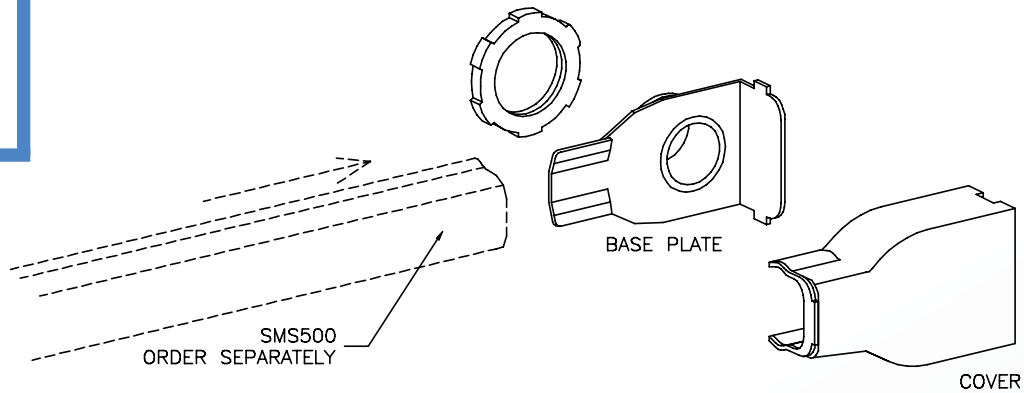

Surface Raceway / Steel

SMS5783

SnapMark™ Fittings

Manufactured by MonoSystems, Inc.

ELBOW BOX CONNECTOR

Notes

For use with SMS500 and SMS700 Raceways

- Use for connecting raceway at right angles to panels and boxes with 1/2" trade knockout.

Material

Steel - galv / ivory finish.

SMS5783
ELBOW BOX CONNECTOR
1/2" MALE

UL LISTED
FILE: E167318

SMS500 & SMS700 SERIES
STEEL RACEWAYS
SECTION VIEW
MATERIAL: .04" GALV.
STANDARD IVORY FINISH
EACH ORDERED SEPARATELY
SCALE: NONE