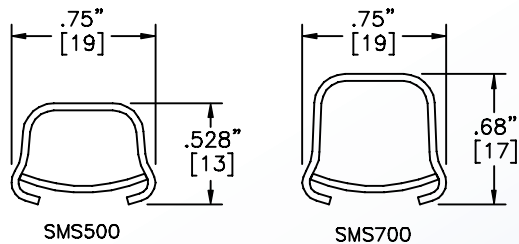

Surface Raceway / Steel

SMS5783

SnapMark™ Fittings

Manufactured by MonoSystems, Inc.

ELBOW BOX CONNECTOR

Notes

For use with SMS500 and SMS700 Raceways

- Use for connecting raceway at right angles to panels and boxes with 1/2" trade knockout.

Material

Steel - galv / ivory finish.

SMS5783
ELBOW BOX CONNECTOR
1/2" MALE

UL LISTED
FILE: E167318

SMS500 & SMS700 SERIES
STEEL RACEWAYS
SECTION VIEW
MATERIAL: .04" GALV.
STANDARD IVORY FINISH
EACH ORDERED SEPARATELY
SCALE: NONE