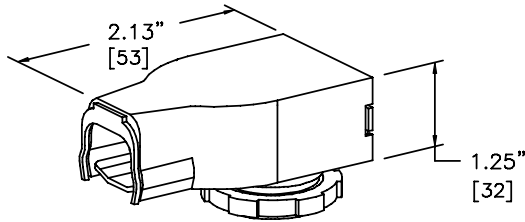

Surface Raceway / Steel

SMS5783

SnapMark™ Fittings

Manufactured by MonoSystems, Inc.

ELBOW BOX CONNECTOR

Notes

For use with SMS500 and SMS700 Raceways

- Use for connecting raceway at right angles to panels and boxes with 1/2" trade knockout.

Material

Steel - galv / ivory finish.

SMS5783
ELBOW BOX CONNECTOR
1/2" MALE

UL LISTED
FILE: E167318

SMS500 & SMS700 SERIES
STEEL RACEWAYS
SECTION VIEW
MATERIAL: .04" GALV.
STANDARD IVORY FINISH
EACH ORDERED SEPARATELY
SCALE: NONE