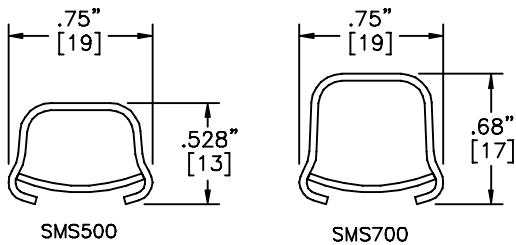

#### Notes

SMS5781 1/2" Male, SMS5781a 3/4" Male  
Both for use with SMS500 and SMS700 Raceways

1.) For use with conduit type fittings & knockouts.

#### Material

Cast aluminum / zinc diecast.

SMS5781 FOR (FOR 1/2" TRADE K.O. / THREAD)  
SMS5781A FOR (FOR 3/4" TRADE K.O. / THREAD)

UL LISTED  
FILE: E167318

**SMS500 & SMS700 SERIES**  
STEEL RACEWAYS  
SECTION VIEW  
MATERIAL: .04" GALV.  
STANDARD IVORY FINISH  
EACH ORDERED SEPARATELY  
SCALE: NONE