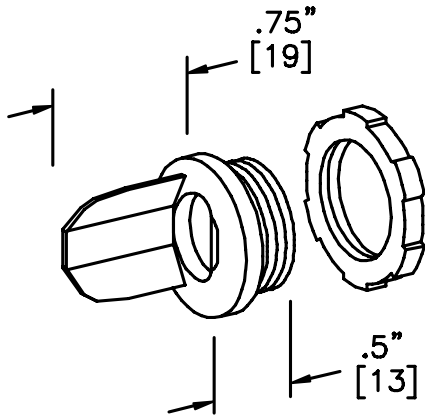

### BOX CONNECTOR

#### Notes

SMS5781 1/2" Male, SMS5781a 3/4" Male  
Both for use with SMS500 and SMS700 Raceways

1.) For use with conduit type fittings & knockouts.

#### Material

Cast aluminum / zinc diecast.

SMS5781 FOR (FOR 1/2" TRADE K.O. / THREAD)  
SMS5781A FOR (FOR 3/4" TRADE K.O. / THREAD)

UL LISTED  
FILE: E167318

**SMS500 & SMS700 SERIES**  
STEEL RACEWAYS  
SECTION VIEW  
MATERIAL: .04" GALV.  
STANDARD IVORY FINISH  
EACH ORDERED SEPARATELY  
SCALE: NONE