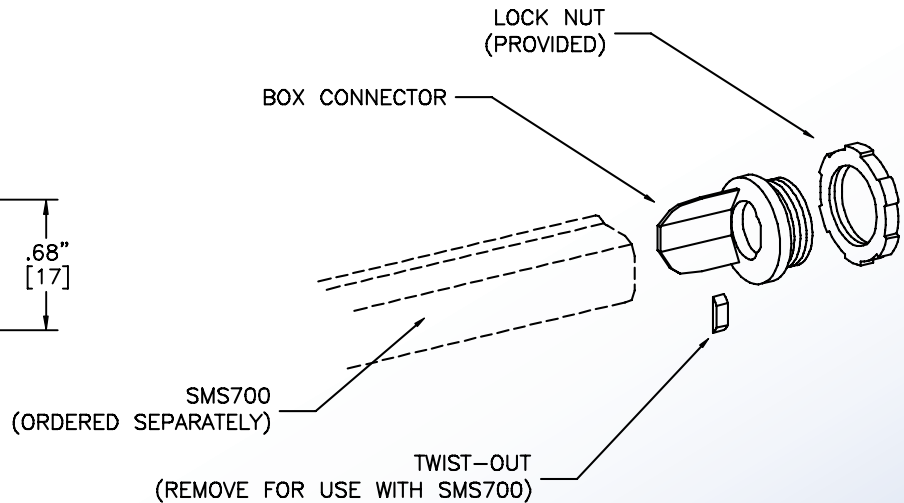

#### Notes

SMS5781 1/2" Male, SMS5781a 3/4" Male  
Both for use with SMS500 and SMS700 Raceways

1.) For use with conduit type fittings & knockouts.

#### Material

Cast aluminum / zinc diecast.

SMS5781 FOR (FOR 1/2" TRADE K.O. / THREAD)  
SMS5781A FOR (FOR 3/4" TRADE K.O. / THREAD)

UL LISTED  
FILE: E167318

**SMS500 & SMS700 SERIES**  
STEEL RACEWAYS  
SECTION VIEW  
MATERIAL: .04" GALV.  
STANDARD IVORY FINISH  
EACH ORDERED SEPARATELY  
SCALE: NONE