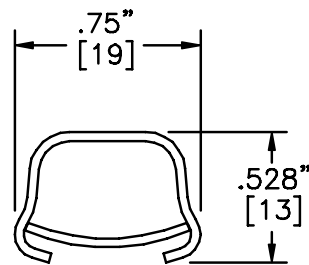

UL LISTED
FILE: E167318

SMS500