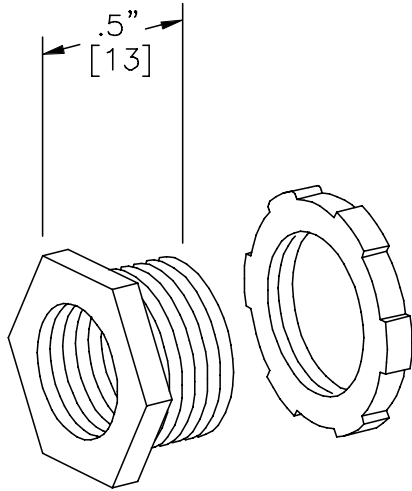

Surface Raceway / Steel SMS5780

SnapMark™ Accessories

Manufactured by MonoSystems, Inc.

SPECIAL NIPPLE

Notes

For use with SMS500 and SMS700 Raceways

- 1.) Has 3/8" female thread inside and 1/2" thread outside.
- 2.) Use for hanging 3/8" or 1/2" lightweight fixture to Mono-System boxes / fitting with 1/2" K.O.s.

Material

Steel - galv

UL LISTED
FILE: E167318