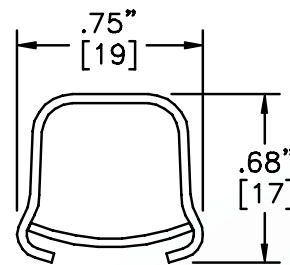

#### Notes

For use with SMS500 and SMS700 Raceways

- 1.) Has 3/8" female thread inside and 1/2" thread outside.
- 2.) Use for hanging 3/8" or 1/2" lightweight fixture to Mono-System boxes / fitting with 1/2" K.O.s.

#### Material

Steel - galv

UL LISTED  
FILE: E167318

SMS500

SMS700

#### SMS500 & SMS700 SERIES

STEEL RACEWAYS

SECTION VIEW

MATERIAL: .04" GALV.

STANDARD IVORY FINISH

EACH ORDERED SEPARATELY

SCALE: NONE

4 International Drive  
Rye Brook, NY 10573  
Toll Free: 1 888.764.7681  
Phone: 914.934.2075  
Fax: 914.934.2190  
MonoSystems.com