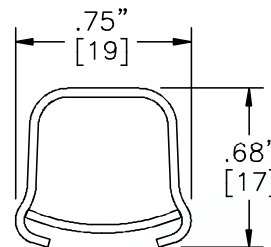

#### Notes

For use with SMS500 and SMS700 Raceways

1.) 10-32 ground threaded location provided.

#### Material

Steel - galv / ivory finish.

UL LISTED  
FILE: E167318

SMS500

SMS700

SMS500 & SMS700 SERIES  
STEEL RACEWAYS  
SECTION VIEW  
MATERIAL: .04" GALV.  
STANDARD IVORY FINISH  
EACH ORDERED SEPARATELY  
SCALE: NONE