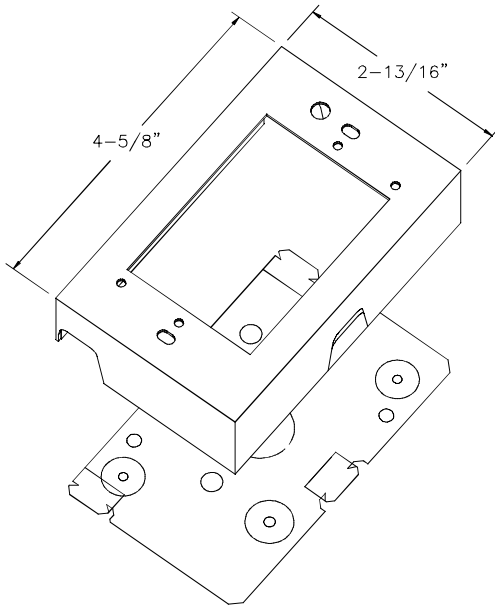

### OFFSET TAB BOX

#### Notes

For use with SMS500 and SMS700 Raceways

1.) 10-32 ground threaded location provided.

#### Material

Steel - galv / ivory finish.

UL LISTED  
FILE: E167318

SMS500

SMS700

SMS500 & SMS700 SERIES  
STEEL RACEWAYS  
SECTION VIEW  
MATERIAL: .04" GALV.  
STANDARD IVORY FINISH  
EACH ORDERED SEPARATELY  
SCALE: NONE