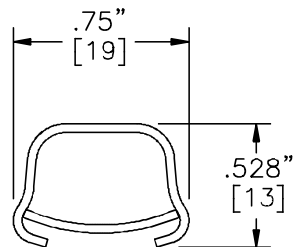

#### Notes

For use with SMS500 and SMS700 Raceways

1.) 10-32 ground threaded location provided.

#### Material

Steel - galv / ivory finish.

UL LISTED  
FILE: E167318

SMS500

SMS700

SMS500 & SMS700 SERIES  
STEEL RACEWAYS  
SECTION VIEW  
MATERIAL: .04" GALV.  
STANDARD IVORY FINISH  
EACH ORDERED SEPARATELY  
SCALE: NONE