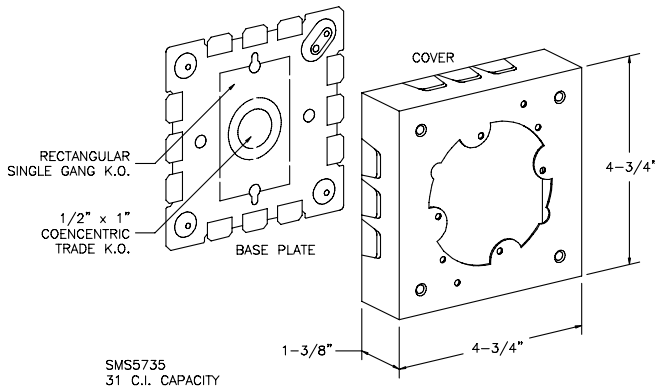

Surface Raceway / Steel SMS5735

SnapMark™ Fittings

Manufactured by MonoSystems, Inc.

DISTRIBUTION BOX

Notes

For use with SMS500 and SMS700 Raceways

- 1.) Cover takes devices with mounting screws of 2-3/4", 3-1/2", and 4-1/16"
- 2.) Also for use with canopy fixtures not larger than 4-5/8" diameter.
- 3.) 10-32 ground screw provided.

Material

Steel - galv / ivory finish.

UL LISTED
FILE: E167318

SMS500 & SMS700 SERIES

STEEL RACEWAYS

SECTION VIEW

MATERIAL: .04" GALV.
STANDARD IVORY FINISH
EACH ORDERED SEPARATELY
SCALE: NONE

4 International Drive
Rye Brook, NY 10573
Toll Free: 1 888.764.7681
Phone: 914.934.2075
Fax: 914.934.2190
MonoSystems.com