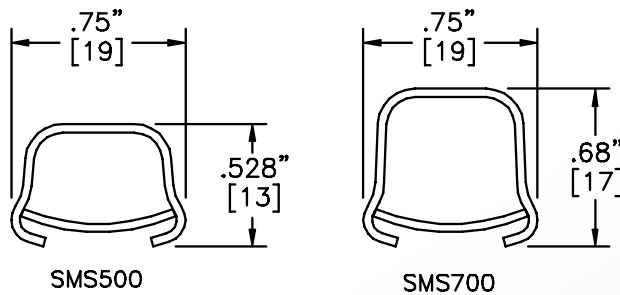

Surface Raceway / Steel SMS5735

SnapMark™ Fittings

Manufactured by MonoSystems, Inc.

DISTRIBUTION BOX

Notes

For use with SMS500 and SMS700 Raceways

- 1.) Cover takes devices with mounting screws of 2-3/4", 3-1/2", and 4-1/16"
- 2.) Also for use with canopy fixtures not larger than 4-5/8" diameter.
- 3.) 10-32 ground screw provided.

Material

Steel - galv / ivory finish.

UL LISTED
FILE: E167318

SMS500 & SMS700 SERIES

STEEL RACEWAYS

SECTION VIEW

MATERIAL: .04" GALV.
STANDARD IVORY FINISH
EACH ORDERED SEPARATELY
SCALE: NONE

4 International Drive
Rye Brook, NY 10573
Toll Free: 1 888.764.7681
Phone: 914.934.2075
Fax: 914.934.2190
MonoSystems.com