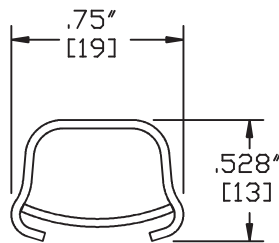

SMS5734A - UTILITY BOX

- 1.) For use with stem fixtures, or as J-box.
- 2.) Base has for holes for fixture studs and fix 1/2" trade size K.O.s.
- 3.) Not for use with ceiling fans or mounting and equipment greater than 7lbs.
- 4.) 10-32 ground screw provided.

Material

Steel - galv / ivory finish.

SMS5734
BLANK EXTENSION BOX
21 C.I. CAPACITY

SMS5734A
UTILITY BOX
21 C.I. CAPACITY

UL LISTED
FILE: E167318

SMS500

SMS700

SMS500 & SMS700 SERIES

STEEL RACEWAYS

SECTION VIEW

MATERIAL: .04" GALV.

STANDARD IVORY FINISH

EACH ORDERED SEPARATELY

SCALE: NONE

4 International Drive
Rye Brook, NY 10573
Toll Free: 1 888.764.7681
Phone: 914.934.2075
Fax: 914.934.2190
MonoSystems.com