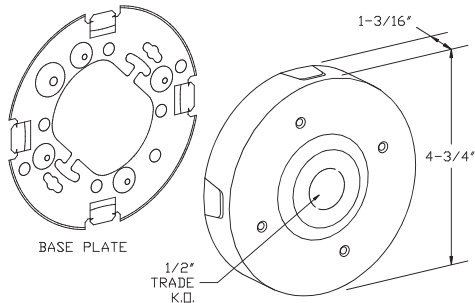

Surface Raceway / Steel SMS5734-34A

SnapMark™ Fittings

Manufactured by MonoSystems, Inc.

BLANK EXTENSION BOX / UTILITY BOX

Notes

For use with SMS500 and SMS700 Raceways

SMS5734 - BLANK EXTENSION BOX

- 1.) Use for mounting on 3-1/4" or 4" conduit boxes or 4" conduit boxes or other recessed outlets.
- 2.) Use as pull box, J-box or for fixture stems.
- 3.) Not for use with ceiling fans or mounting any equipment greater than 7lbs.
- 4.) 10-32 ground screw provided.

SMS5734A - UTILITY BOX

- 1.) For use with stem fixtures, or as J-box.
- 2.) Base has for holes for fixture studs and fix 1/2" trade size K.O.s.
- 3.) Not for use with ceiling fans or mounting and equipment greater than 7lbs.
- 4.) 10-32 ground screw provided.

Material

Steel - galv / ivory finish.

SMS5734
BLANK EXTENSION BOX
21 C.I. CAPACITY

SMS5734A
UTILITY BOX
21 C.I. CAPACITY

UL LISTED
FILE: E167318

SMS500

SMS700

SMS500 & SMS700 SERIES

STEEL RACEWAYS

SECTION VIEW

MATERIAL: .04" GALV.

STANDARD IVORY FINISH

EACH ORDERED SEPARATELY

SCALE: NONE

4 International Drive
Rye Brook, NY 10573
Toll Free: 1 888.764.7681
Phone: 914.934.2075
Fax: 914.934.2190
MonoSystems.com