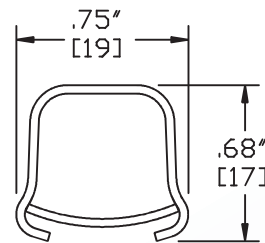

SMS5734A - UTILITY BOX

- 1.) For use with stem fixtures, or as J-box.
- 2.) Base has for holes for fixture studs and fix 1/2" trade size K.O.s.
- 3.) Not for use with ceiling fans or mounting and equipment greater than 7lbs.
- 4.) 10-32 ground screw provided.

Material

Steel - galv / ivory finish.

SMS5734
BLANK EXTENSION BOX
21 C.I. CAPACITY

SMS5734A
UTILITY BOX
21 C.I. CAPACITY

UL LISTED
FILE: E167318

SMS500

SMS700

SMS500 & SMS700 SERIES

STEEL RACEWAYS

SECTION VIEW

MATERIAL: .04" GALV.

STANDARD IVORY FINISH

EACH ORDERED SEPARATELY

SCALE: NONE

4 International Drive
Rye Brook, NY 10573
Toll Free: 1 888.764.7681
Phone: 914.934.2075
Fax: 914.934.2190
MonoSystems.com