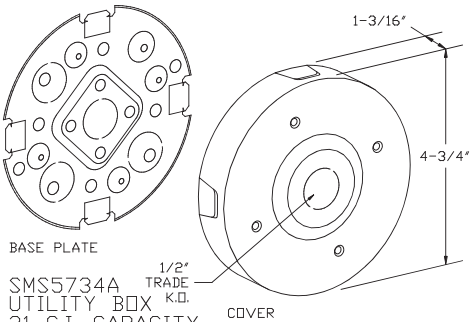

Surface Raceway / Steel SMS5734-34A

SnapMark™ Fittings

Manufactured by MonoSystems, Inc.

BLANK EXTENSION BOX / UTILITY BOX

Notes

For use with SMS500 and SMS700 Raceways

SMS5734 - BLANK EXTENSION BOX

- 1.) Use for mounting on 3-1/4" or 4" conduit boxes or 4" conduit boxes or other recessed outlets.
- 2.) Use as pull box, J-box or for fixture stems.
- 3.) Not for use with ceiling fans or mounting any equipment greater than 7lbs.
- 4.) 10-32 ground screw provided.

SMS5734A - UTILITY BOX

- 1.) For use with stem fixtures, or as J-box.
- 2.) Base has for holes for fixture studs and fix 1/2" trade size K.O.s.
- 3.) Not for use with ceiling fans or mounting and equipment greater than 7lbs.
- 4.) 10-32 ground screw provided.

Material

Steel - galv / ivory finish.

SMS5734
BLANK EXTENSION BOX
21 C.I. CAPACITY

SMS5734A
UTILITY BOX
21 C.I. CAPACITY

UL LISTED
FILE: E167318

SMS500

SMS700

SMS500 & SMS700 SERIES

STEEL RACEWAYS

SECTION VIEW

MATERIAL: .04" GALV.

STANDARD IVORY FINISH

EACH ORDERED SEPARATELY

SCALE: NONE

4 International Drive
Rye Brook, NY 10573
Toll Free: 1 888.764.7681
Phone: 914.934.2075
Fax: 914.934.2190
MonoSystems.com