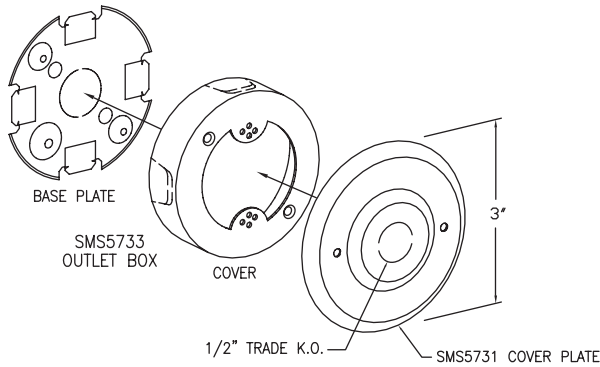

Surface Raceway / Steel SMS5731

SnapMark™ Fittings

Manufactured by MonoSystems, Inc.

BLANK COVER FOR SMS5733

Notes

For use with SMS500 and SMS700 Raceways

- 1.) Use for converting round fixture boxes into pull or junction boxes.
- 2.) Can be used with round fixture boxes to hang light weight pendant fixtures with 1/2" pipe stems.

Material

Steel - galv / ivory finish.

UL LISTED
FILE: E167318

SMS500 & SMS700 SERIES
STEEL RACEWAYS
SECTION VIEW
MATERIAL: .04" GALV.
STANDARD IVORY FINISH
EACH ORDERED SEPARATELY
SCALE: NONE

4 International Drive
Rye Brook, NY 10573
Toll Free: 1 888.764.7681
Phone: 914.934.2075
Fax: 914.934.2190
MonoSystems.com