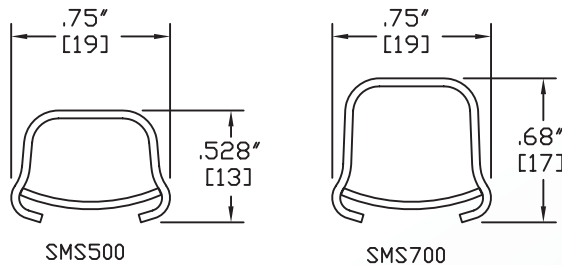

Surface Raceway / Steel SMS5731

SnapMark™ Fittings

Manufactured by MonoSystems, Inc.

BLANK COVER FOR SMS5733

Notes

For use with SMS500 and SMS700 Raceways

- 1.) Use for converting round fixture boxes into pull or junction boxes.
- 2.) Can be used with round fixture boxes to hang light weight pendant fixtures with 1/2" pipe stems.

Material

Steel - galv / ivory finish.

UL LISTED
FILE: E167318

SMS500 & SMS700 SERIES
STEEL RACEWAYS
SECTION VIEW
MATERIAL: .04" GALV.
STANDARD IVORY FINISH
EACH ORDERED SEPARATELY
SCALE: NONE

4 International Drive
Rye Brook, NY 10573
Toll Free: 1 888.764.7681
Phone: 914.934.2075
Fax: 914.934.2190
MonoSystems.com