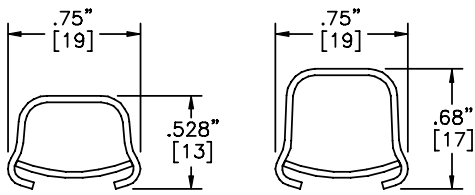

Surface Raceway / Steel SMS5719

SnapMark™ Fittings

Manufactured by MonoSystems, Inc.

CORNER BOX - FOR USE WITH SMS500 AND SMS700

SMS5719
CORNER BOX

Notes

For use with SMS500 and SMS700

- 1.) Provides ample splice room.
- 2.) Allows for through wall passage.
- 3.) All exposed raceway / fitting surfaces are pre-painted ivory.
- 4.) 10-32 ground screws provided.

UL LISTED
FILE: E167318

SMS500

SMS700

SMS500 & SMS700 SERIES
STEEL RACEWAYS
SECTION VIEW
MATERIAL: .04" GALV.
STANDARD IVORY FINISH
EACH ORDERED SEPARATELY
SCALE: NONE

4 International Drive
Rye Brook, NY 10573
Toll Free: 1 888.764.7681
Phone: 914.934.2075
Fax: 914.934.2190
MonoSystems.com