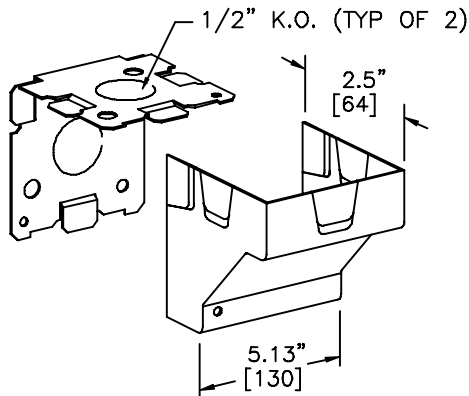

Surface Raceway / Steel SMS5719

SnapMark™ Fittings

Manufactured by MonoSystems, Inc.

CORNER BOX - FOR USE WITH SMS500 AND SMS700

SMS5719
CORNER BOX

Notes

For use with SMS500 and SMS700

- 1.) Provides ample splice room.
- 2.) Allows for through wall passage.
- 3.) All exposed raceway / fitting surfaces are pre-painted ivory.
- 4.) 10-32 ground screws provided.

UL LISTED
FILE: E167318

SMS500

SMS700

SMS500 & SMS700 SERIES
STEEL RACEWAYS
SECTION VIEW
MATERIAL: .04" GALV.
STANDARD IVORY FINISH
EACH ORDERED SEPARATELY
SCALE: NONE

4 International Drive
Rye Brook, NY 10573
Toll Free: 1 888.764.7681
Phone: 914.934.2075
Fax: 914.934.2190
MonoSystems.com