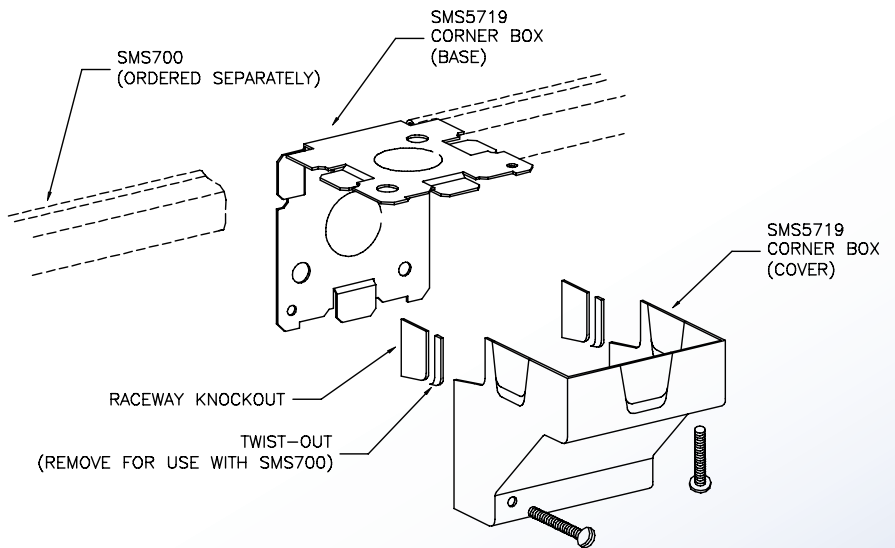

Surface Raceway / Steel SMS5719

SnapMark™ Fittings

Manufactured by MonoSystems, Inc.

CORNER BOX - FOR USE WITH SMS500 AND SMS700

SMS5719
CORNER BOX

Notes

For use with SMS500 and SMS700

- 1.) Provides ample splice room.
- 2.) Allows for through wall passage.
- 3.) All exposed raceway / fitting surfaces are pre-painted ivory.
- 4.) 10-32 ground screws provided.

UL LISTED
FILE: E167318

SMS500

SMS700

SMS500 & SMS700 SERIES
STEEL RACEWAYS
SECTION VIEW
MATERIAL: .04" GALV.
STANDARD IVORY FINISH
EACH ORDERED SEPARATELY
SCALE: NONE

4 International Drive
Rye Brook, NY 10573
Toll Free: 1 888.764.7681
Phone: 914.934.2075
Fax: 914.934.2190
MonoSystems.com