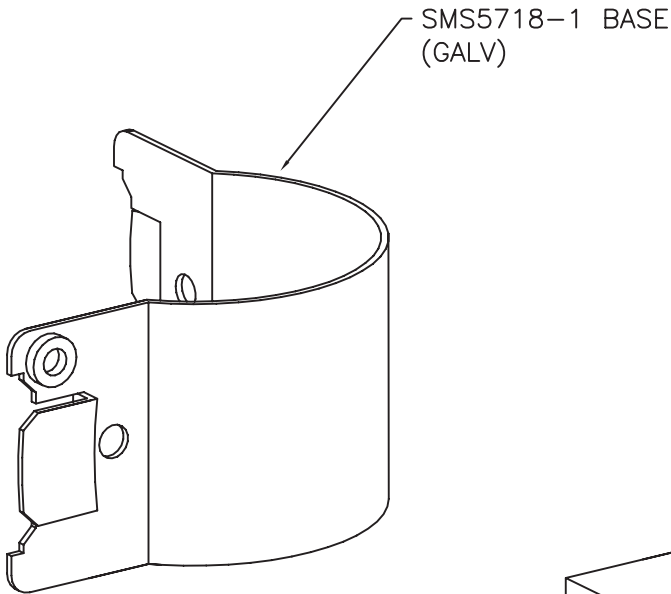

Surface Raceway / Steel SMS5718-1

SnapMark™ Fittings

Manufactured by MonoSystems, Inc.

UL LISTED
FILE: E167318

1" RADIUS EXTERNAL ELBOW

Notes

FOR SMS500 & SMS700 SERIES

HARDWARE PROVIDED