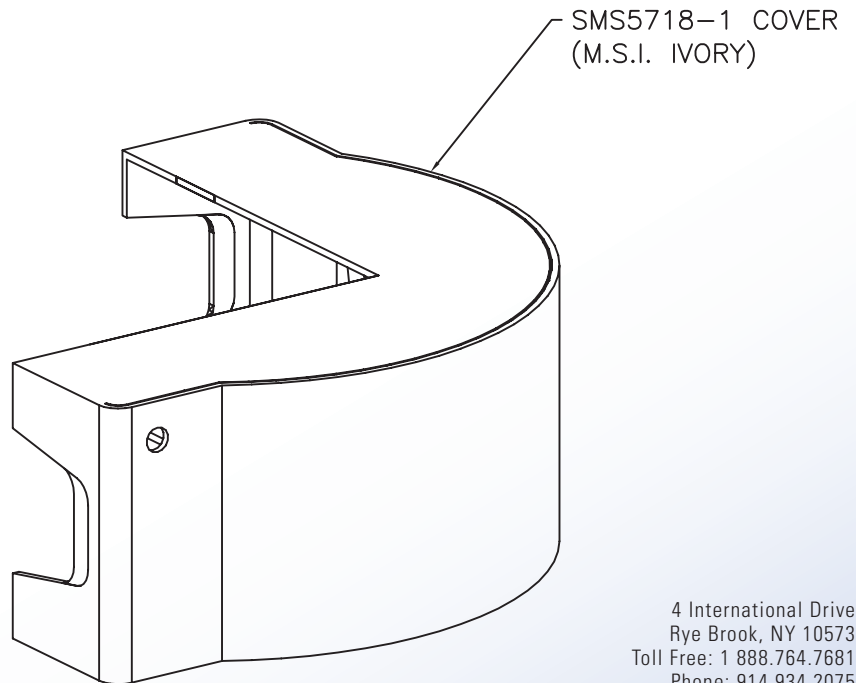

Surface Raceway / Steel SMS5718-1

SnapMark™ Fittings

Manufactured by MonoSystems, Inc.

UL LISTED
FILE: E167318

1" RADIUS EXTERNAL ELBOW

Notes

FOR SMS500 & SMS700 SERIES

HARDWARE PROVIDED