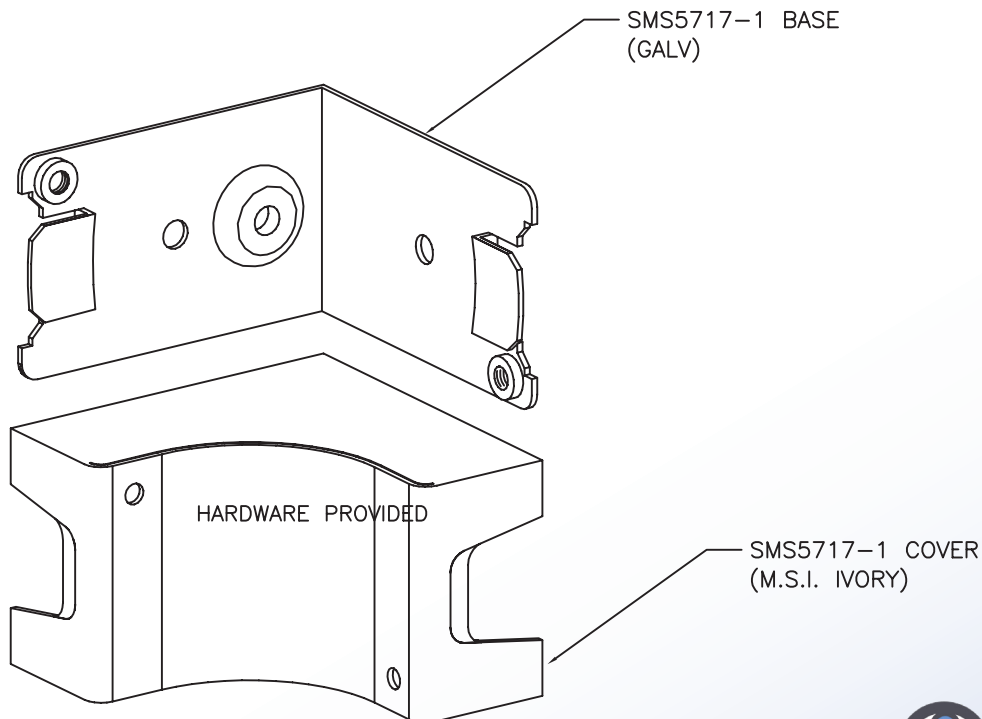

Surface Raceway / Steel

SMS5717-1

SnapMark™ Fittings

Manufactured by MonoSystems, Inc.

UL LISTED
FILE: E167318

1" RADIUS INTERNAL ELBOW

Notes

For SMS500 & SMS700 series

1.) For connecting 14/2, 14/3, 12/2 and 12/3 "MC" and armored to SMS500 / SMS700 raceway.

Material

Steel - galv

4 International Drive
Rye Brook, NY 10573
Toll Free: 1 888.764.7681
Phone: 914.934.2075
Fax: 914.934.2190
MonoSystems.com