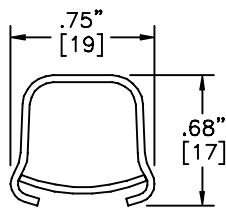

Surface Raceway / Steel SMS5715

SnapMark™ Fittings

Manufactured by MonoSystems, Inc.

TEE

Notes

For use with SMS500 and SMS700

- 1.) For branches at right angles.
- 2.) All exposed raceway / fitting surfaces are pre-painted ivory.

SMS5715
TEE

UL LISTED
FILE: E167318

SMS500

SMS700

SMS500 & SMS700 SERIES
STEEL RACEWAYS
SECTION VIEW
MATERIAL: .04" GALV.
STANDARD IVORY FINISH
EACH ORDERED SEPARATELY
SCALE: NONE

4 International Drive
Rye Brook, NY 10573
Toll Free: 1 888.764.7681
Phone: 914.934.2075
Fax: 914.934.2190
MonoSystems.com