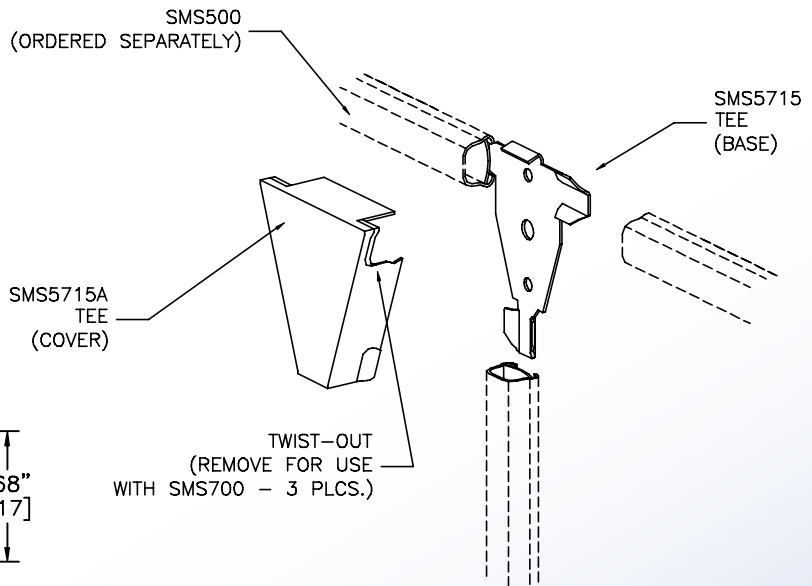

Surface Raceway / Steel SMS5715

SnapMark™ Fittings

Manufactured by MonoSystems, Inc.

TEE

Notes

For use with SMS500 and SMS700

- 1.) For branches at right angles.
- 2.) All exposed raceway / fitting surfaces are pre-painted ivory.

SMS5715
TEE

UL LISTED
FILE: E167318

SMS500

SMS700

SMS500 & SMS700 SERIES
STEEL RACEWAYS
SECTION VIEW
MATERIAL: .04" GALV.
STANDARD IVORY FINISH
EACH ORDERED SEPARATELY
SCALE: NONE

4 International Drive
Rye Brook, NY 10573
Toll Free: 1 888.764.7681
Phone: 914.934.2075
Fax: 914.934.2190
MonoSystems.com