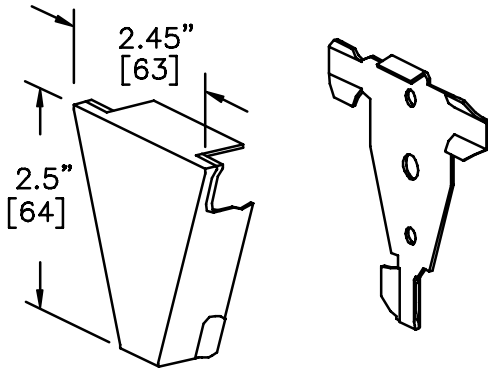

Surface Raceway / Steel SMS5715

SnapMark™ Fittings

Manufactured by MonoSystems, Inc.

TEE

Notes

For use with SMS500 and SMS700

- 1.) For branches at right angles.
- 2.) All exposed raceway / fitting surfaces are pre-painted ivory.

SMS5715
TEE

UL LISTED
FILE: E167318

SMS500

SMS700

SMS500 & SMS700 SERIES
STEEL RACEWAYS
SECTION VIEW
MATERIAL: .04" GALV.
STANDARD IVORY FINISH
EACH ORDERED SEPARATELY
SCALE: NONE

4 International Drive
Rye Brook, NY 10573
Toll Free: 1 888.764.7681
Phone: 914.934.2075
Fax: 914.934.2190
MonoSystems.com