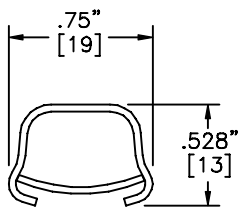

Surface Raceway / Steel SMS5715

SnapMark™ Fittings

Manufactured by MonoSystems, Inc.

TEE

Notes

For use with SMS500 and SMS700

- 1.) For branches at right angles.
- 2.) All exposed raceway / fitting surfaces are pre-painted ivory.

SMS5715
TEE

UL LISTED
FILE: E167318

SMS500

SMS700

SMS500 & SMS700 SERIES
STEEL RACEWAYS
SECTION VIEW
MATERIAL: .04" GALV.
STANDARD IVORY FINISH
EACH ORDERED SEPARATELY
SCALE: NONE

4 International Drive
Rye Brook, NY 10573
Toll Free: 1 888.764.7681
Phone: 914.934.2075
Fax: 914.934.2190
MonoSystems.com