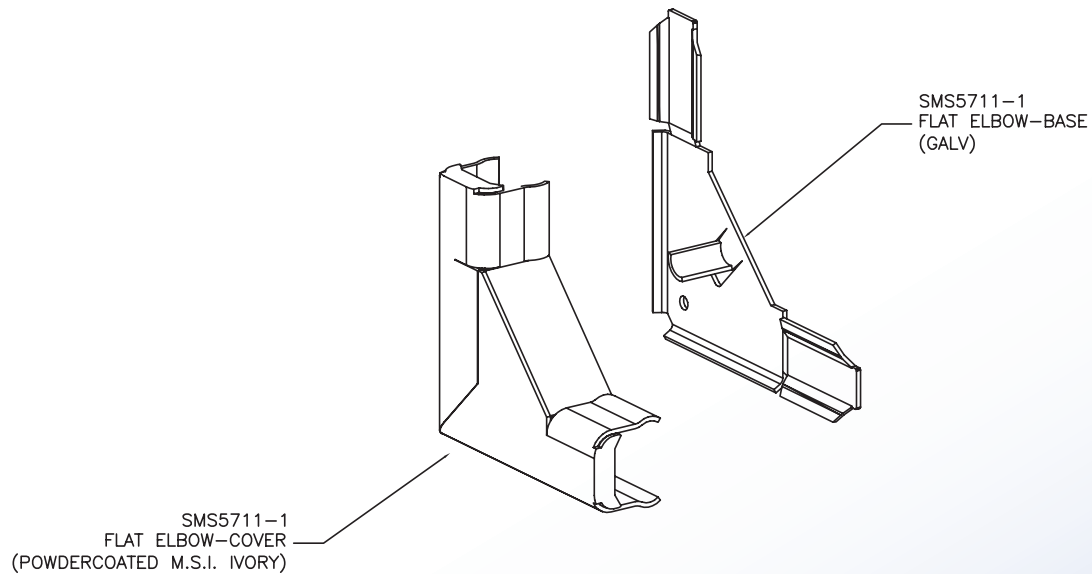

Surface Raceway / Steel

SMS5711-1

SnapMark™ Fittings

Manufactured by MonoSystems, Inc.

UL LISTED
FILE: E167318

1" RADIUS FLAT ELBOW

Notes

For SMS500 & SMS700 series

Material

Steel - galv

4 International Drive
Rye Brook, NY 10573
Toll Free: 1 888.764.7681
Phone: 914.934.2075
Fax: 914.934.2190
MonoSystems.com