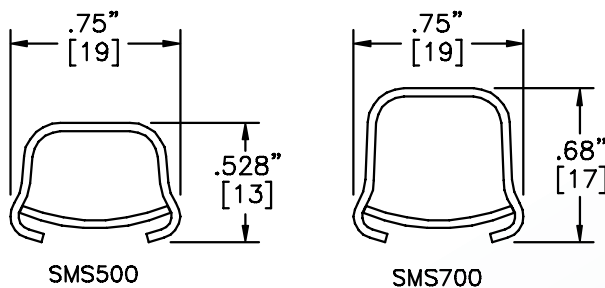

Surface Raceway / Steel SMS5709B

SnapMark™ Accessories

Manufactured by MonoSystems, Inc.

ARMORED CABLE CONNECTOR

Notes

For use with SMS500 and SMS700 Raceway

1.) For connecting 14/2, 14/3, 12/2 and 12/3 "MC" and armored to SMS500 / SMS700 raceway.

Material

Steel - galv

UL LISTED
FILE: E167318

SMS500 & SMS700 SERIES

STEEL RACEWAYS

SECTION VIEW

MATERIAL: .04" GALV.
STANDARD IVORY FINISH
EACH ORDERED SEPARATELY
SCALE: NONE

4 International Drive
Rye Brook, NY 10573
Toll Free: 1 888.764.7681
Phone: 914.934.2075
Fax: 914.934.2190
MonoSystems.com