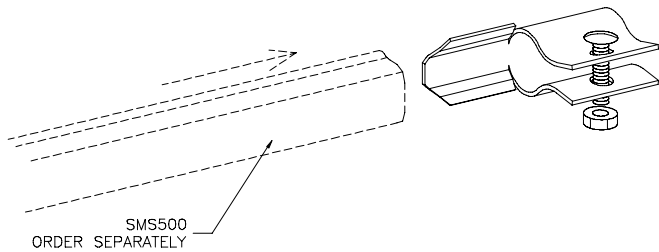

Surface Raceway / Steel SMS5709B

SnapMark™ Accessories

Manufactured by MonoSystems, Inc.

ARMORED CABLE CONNECTOR

Notes

For use with SMS500 and SMS700 Raceway

1.) For connecting 14/2, 14/3, 12/2 and 12/3 "MC" and armored to SMS500 / SMS700 raceway.

Material

Steel - galv

UL LISTED
FILE: E167318

SMS500 & SMS700 SERIES

STEEL RACEWAYS

SECTION VIEW

MATERIAL: .04" GALV.
STANDARD IVORY FINISH
EACH ORDERED SEPARATELY
SCALE: NONE

4 International Drive
Rye Brook, NY 10573
Toll Free: 1 888.764.7681
Phone: 914.934.2075
Fax: 914.934.2190
MonoSystems.com