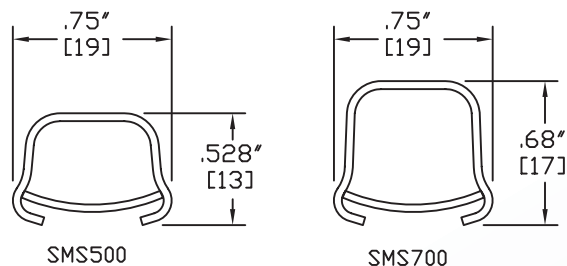

#### Material

Steel - galv

SMS757B BRIDGE ASSEMBLY

UL LISTED  
FILE: E167318

SMS500 & SMS700 SERIES  
STEEL RACEWAYS  
SECTION VIEW  
MATERIAL: .04" GALV.  
STANDARD IVORY FINISH  
EACH ORDERED SEPARATELY  
SCALE: NONE