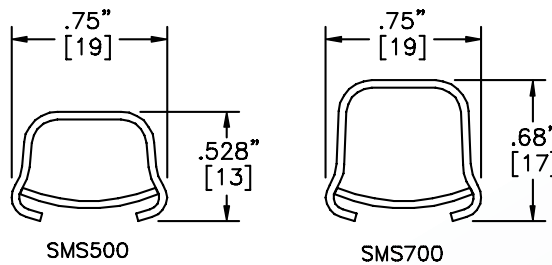

Surface Raceway / Steel SMS5709

SnapMark™ Accessories

Manufactured by MonoSystems, Inc.

GROUND CLAMP

Notes

For use with SMS500 and SMS700 Raceway

Material

Steel - galv

UL LISTED
FILE: E167318

SMS500 & SMS700 SERIES

STEEL RACEWAYS

SECTION VIEW

MATERIAL: .04" GALV.
STANDARD IVORY FINISH
EACH ORDERED SEPARATELY
SCALE: NONE

4 International Drive
Rye Brook, NY 10573
Toll Free: 1 888.764.7681
Phone: 914.934.2075
Fax: 914.934.2190
MonoSystems.com