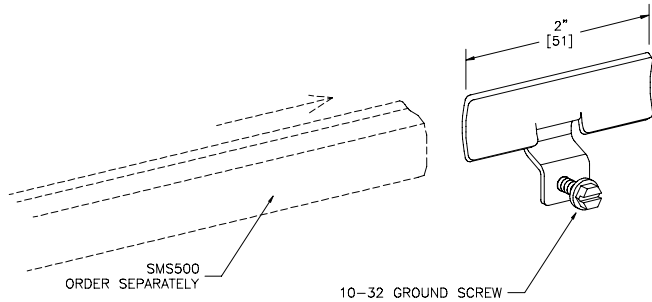

Surface Raceway / Steel SMS5709

SnapMark™ Accessories

Manufactured by MonoSystems, Inc.

GROUND CLAMP

Notes

For use with SMS500 and SMS700 Raceway

Material

Steel - galv

UL LISTED
FILE: E167318

SMS500 & SMS700 SERIES

STEEL RACEWAYS

SECTION VIEW

MATERIAL: .04" GALV.
STANDARD IVORY FINISH
EACH ORDERED SEPARATELY
SCALE: NONE

4 International Drive
Rye Brook, NY 10573
Toll Free: 1 888.764.7681
Phone: 914.934.2075
Fax: 914.934.2190
MonoSystems.com