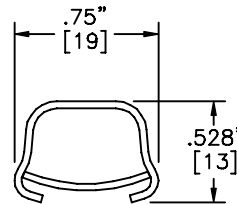

Surface Raceway / Steel SMS5703

SnapMark™ Accessories

Manufactured by MonoSystems, Inc.

SUPPORTING CLIP

SMS5703
SUPPORTING CLIP

Notes

For use with SMS500 and SMS700

- 1.) For supporting raceway on wall surfaces.
- 2.) All exposed raceway / fitting surfaces are pre-painted ivory.

UL LISTED
FILE: E167318

SMS500

SMS700

SMS500 & SMS700 SERIES
STEEL RACEWAYS
SECTION VIEW
MATERIAL: .04" GALV.
STANDARD IVORY FINISH
EACH ORDERED SEPARATELY
SCALE: NONE

4 International Drive
Rye Brook, NY 10573
Toll Free: 1 888.764.7681
Phone: 914.934.2075
Fax: 914.934.2190
MonoSystems.com