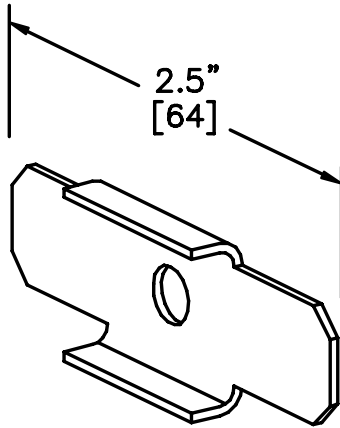

Surface Raceway / Steel SMS5703

SnapMark™ Accessories

Manufactured by MonoSystems, Inc.

SUPPORTING CLIP

SMS5703
SUPPORTING CLIP

Notes

For use with SMS500 and SMS700

- 1.) For supporting raceway on wall surfaces.
- 2.) All exposed raceway / fitting surfaces are pre-painted ivory.

UL LISTED
FILE: E167318

SMS500

SMS700

SMS500 & SMS700 SERIES
STEEL RACEWAYS
SECTION VIEW
MATERIAL: .04" GALV.
STANDARD IVORY FINISH
EACH ORDERED SEPARATELY
SCALE: NONE

4 International Drive
Rye Brook, NY 10573
Toll Free: 1 888.764.7681
Phone: 914.934.2075
Fax: 914.934.2190
MonoSystems.com