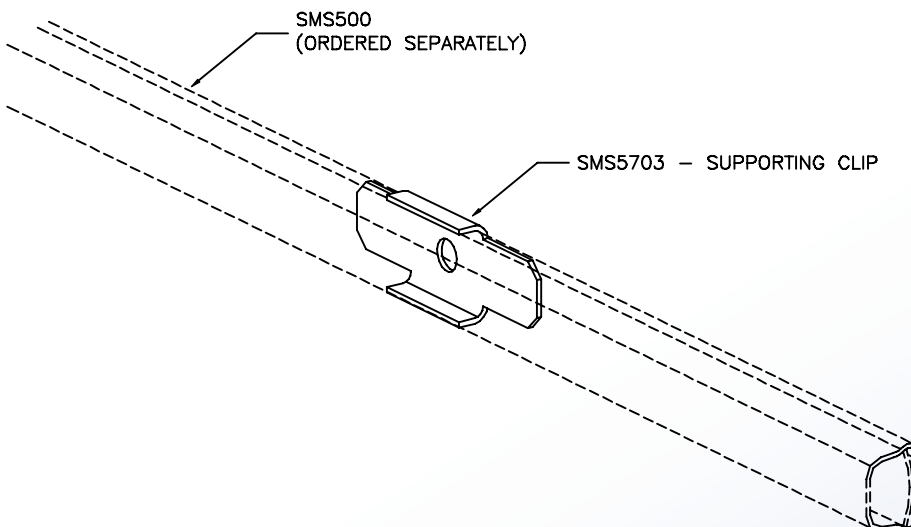

Surface Raceway / Steel SMS5703

SnapMark™ Accessories

Manufactured by MonoSystems, Inc.

SUPPORTING CLIP

SMS5703
SUPPORTING CLIP

Notes

For use with SMS500 and SMS700

- 1.) For supporting raceway on wall surfaces.
- 2.) All exposed raceway / fitting surfaces are pre-painted ivory.

UL LISTED
FILE: E167318

SMS500

SMS700

SMS500 & SMS700 SERIES
STEEL RACEWAYS
SECTION VIEW
MATERIAL: .04" GALV.
STANDARD IVORY FINISH
EACH ORDERED SEPARATELY
SCALE: NONE

4 International Drive
Rye Brook, NY 10573
Toll Free: 1 888.764.7681
Phone: 914.934.2075
Fax: 914.934.2190
MonoSystems.com