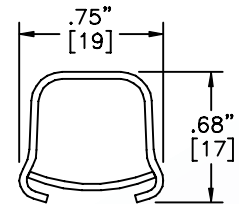

Surface Raceway / Steel SMS5703

SnapMark™ Accessories

Manufactured by MonoSystems, Inc.

SUPPORTING CLIP

SMS5703
SUPPORTING CLIP

Notes

For use with SMS500 and SMS700

- 1.) For supporting raceway on wall surfaces.
- 2.) All exposed raceway / fitting surfaces are pre-painted ivory.

UL LISTED
FILE: E167318

SMS500

SMS700

SMS500 & SMS700 SERIES
STEEL RACEWAYS
SECTION VIEW
MATERIAL: .04" GALV.
STANDARD IVORY FINISH
EACH ORDERED SEPARATELY
SCALE: NONE

4 International Drive
Rye Brook, NY 10573
Toll Free: 1 888.764.7681
Phone: 914.934.2075
Fax: 914.934.2190
MonoSystems.com