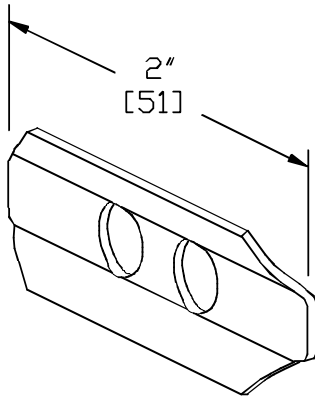

Surface Raceway / Steel SMS5701

SnapMark™ Fittings

Manufactured by MonoSystems, Inc.

COUPLING

Notes

For use with SMS500 and SMS700

- 1.) One coupling provided with each length of raceway. Order additional couplings for joining sections field cuts are required.
- 2.) All exposed raceway / fitting surfaces are pre-painted ivory.

SMS5701
COUPLING

UL LISTED
FILE: E167318

SMS500

SMS700

SMS500 & SMS700 SERIES
STEEL RACEWAYS
SECTION VIEW
MATERIAL: .04" GALV.
STANDARD IVORY FINISH
EACH ORDERED SEPARATELY
SCALE: NONE

4 International Drive
Rye Brook, NY 10573
Toll Free: 1 888.764.7681
Phone: 914.934.2075
Fax: 914.934.2190
MonoSystems.com