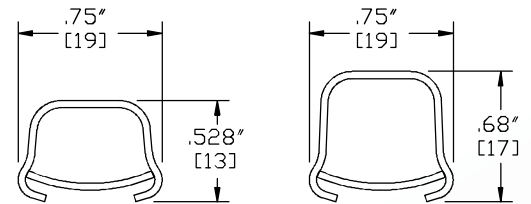

Surface Raceway / Steel SMS5701

SnapMark™ Fittings

Manufactured by MonoSystems, Inc.

COUPLING

Notes

For use with SMS500 and SMS700

- 1.) One coupling provided with each length of raceway. Order additional couplings for joining sections field cuts are required.
- 2.) All exposed raceway / fitting surfaces are pre-painted ivory.

SMS5701
COUPLING

UL LISTED
FILE: E167318

SMS500

SMS700

SMS500 & SMS700 SERIES
STEEL RACEWAYS
SECTION VIEW
MATERIAL: .04" GALV.
STANDARD IVORY FINISH
EACH ORDERED SEPARATELY
SCALE: NONE

4 International Drive
Rye Brook, NY 10573
Toll Free: 1 888.764.7681
Phone: 914.934.2075
Fax: 914.934.2190
MonoSystems.com