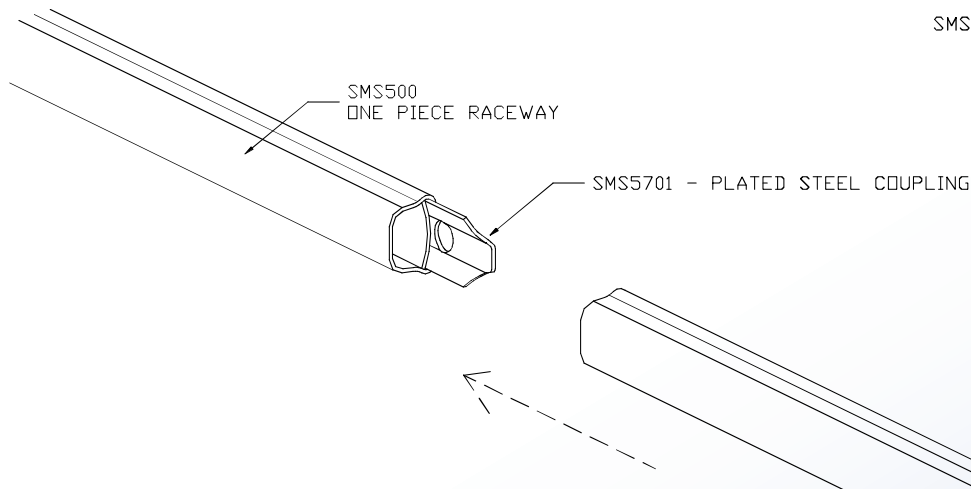

Surface Raceway / Steel SMS5701

SnapMark™ Fittings

Manufactured by MonoSystems, Inc.

COUPLING

Notes

For use with SMS500 and SMS700

- 1.) One coupling provided with each length of raceway. Order additional couplings for joining sections field cuts are required.
- 2.) All exposed raceway / fitting surfaces are pre-painted ivory.

SMS5701
COUPLING

UL LISTED
FILE: E167318

SMS500

SMS700

SMS500 & SMS700 SERIES
STEEL RACEWAYS
SECTION VIEW
MATERIAL: .04" GALV.
STANDARD IVORY FINISH
EACH ORDERED SEPARATELY
SCALE: NONE

4 International Drive
Rye Brook, NY 10573
Toll Free: 1 888.764.7681
Phone: 914.934.2075
Fax: 914.934.2190
MonoSystems.com