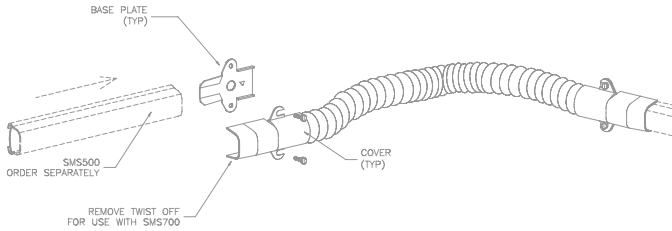

Surface Raceway / Steel SMS5700F

SnapMark™ Fittings

Manufactured by MonoSystems, Inc.

FLEXIBLE SECTION

Notes

For use with SMS500 and SMS700 Raceways

- 1.) 18" overall length.
- 2.) Use for easily providing offsets, side sends and twisted turns.
- 3.) Will accommodate for curved mounting surfaces.
- 4.) Same wirefill as SMS500 and SMS700.

Material

Steel - galv / ivory finish.

UL LISTED
FILE: E167318