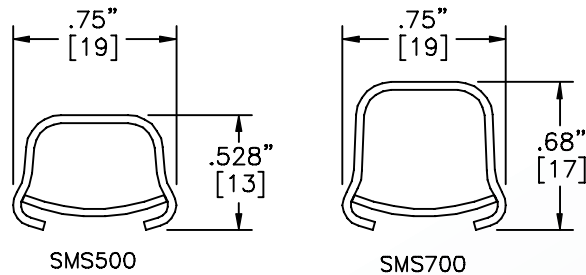

SMS500 & SMS700 SERIES

STEEL RACEWAYS

SECTION VIEW

MATERIAL: .04" GALV.
STANDARD IVORY FINISH
EACH ORDERED SEPARATELY
SCALE: NONE

4 International Drive
Rye Brook, NY 10573
Toll Free: 1 888.764.7681
Phone: 914.934.2075
Fax: 914.934.2190
MonoSystems.com