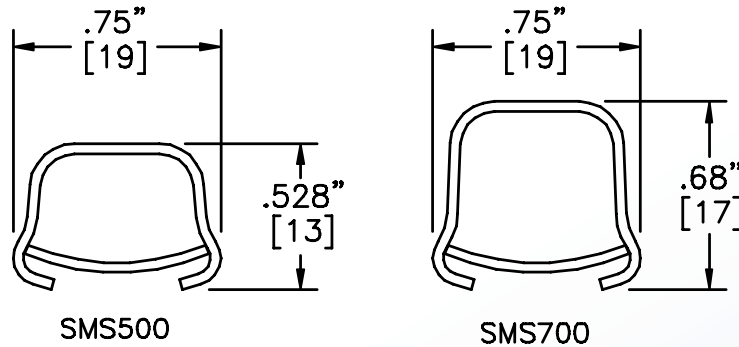

Surface Raceway / Steel SMS57-SB

SnapMark™ Accessories

Manufactured by MonoSystems, Inc.

SPECIALTY BOXES

Material

Steel - galv / ivory finish.

UL LISTED
FILE: E167318

SMS500 & SMS700 SERIES

STEEL RACEWAYS

SECTION VIEW

MATERIAL: .04" GALV.

STANDARD IVORY FINISH

EACH ORDERED SEPARATELY

SCALE: NONE

4 International Drive
Rye Brook, NY 10573
Toll Free: 1 888.764.7681
Phone: 914.934.2075
Fax: 914.934.2190
MonoSystems.com