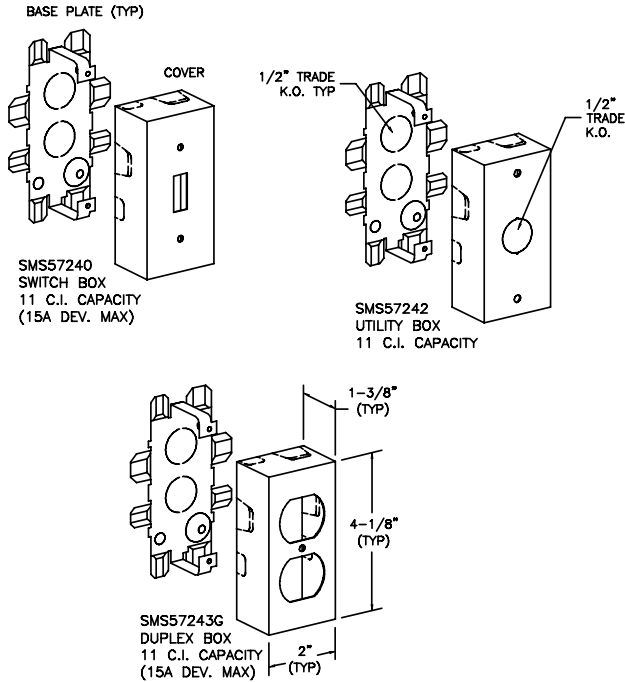

Surface Raceway / Steel SMS57-SB

SnapMark™ Accessories

Manufactured by MonoSystems, Inc.

SPECIALTY BOXES

Material

Steel - galv / ivory finish.

UL LISTED
FILE: E167318

SMS500 & SMS700 SERIES

STEEL RACEWAYS

SECTION VIEW

MATERIAL: .04" GALV.

STANDARD IVORY FINISH

EACH ORDERED SEPARATELY

SCALE: NONE

4 International Drive
Rye Brook, NY 10573
Toll Free: 1 888.764.7681
Phone: 914.934.2075
Fax: 914.934.2190
MonoSystems.com