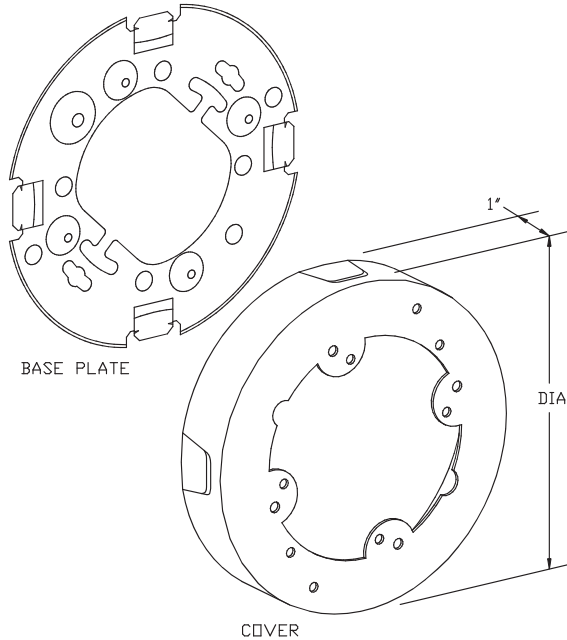

Surface Raceway / Steel SMS57-FBE

SnapMark™ Accessories

Manufactured by MonoSystems, Inc.

ROUND FIXTURE BOX EXTENSIONS

Notes

For use with SMS500 and SMS700 raceways

- 1.) Use for mounting on 3-1/4" or 4" conduit boxes or other recessed outlets.
- 2.) Use for hanging fixtures with mounting centers of 2-3/4, 3-1/2 and 4-1/16 inches.
- 3.) Not for use with ceiling fans or mounting any equipment greater than 7lbs.
- 4.) 10-32 ground screw provided.

Material

Steel - galv / ivory finish.

UL LISTED
FILE: E167318

SMS500

SMS700

SMS500 & SMS700 SERIES

STEEL RACEWAYS

SECTION VIEW

MATERIAL: .04" GALV.
STANDARD IVORY FINISH
EACH ORDERED SEPARATELY
SCALE: NONE

MSI P/N:	DESCRIPTION	ØDIA	CAPACITY (C.I.)
SMS5737	FIXTURE BOX EXTENSION	4-3/4"	17
SMS5737A	FIXTURE BOX EXTENSION	5-1/2"	23
SMS5739A	FIXTURE BOX EXTENSION	6-3/8"	31