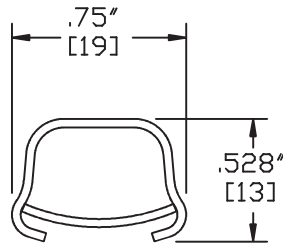

Surface Raceway / Steel SMS57-FBE

SnapMark™ Accessories

Manufactured by MonoSystems, Inc.

ROUND FIXTURE BOX EXTENSIONS

Notes

For use with SMS500 and SMS700 raceways

- 1.) Use for mounting on 3-1/4" or 4" conduit boxes or other recessed outlets.
- 2.) Use for hanging fixtures with mounting centers of 2-3/4, 3-1/2 and 4-1/16 inches.
- 3.) Not for use with ceiling fans or mounting any equipment greater than 7lbs.
- 4.) 10-32 ground screw provided.

Material

Steel - galv / ivory finish.

UL LISTED
FILE: E167318

SMS500

SMS700

SMS500 & SMS700 SERIES

STEEL RACEWAYS

SECTION VIEW

MATERIAL: .04" GALV.
STANDARD IVORY FINISH
EACH ORDERED SEPARATELY
SCALE: NONE

MSI P/N:	DESCRIPTION	ØDIA	CAPACITY (C.I.)
SMS5737	FIXTURE BOX EXTENSION	4-3/4"	17
SMS5737A	FIXTURE BOX EXTENSION	5-1/2"	23
SMS5739A	FIXTURE BOX EXTENSION	6-3/8"	31