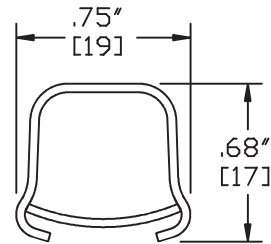

Surface Raceway / Steel SMS57-FBE

SnapMark™ Accessories

Manufactured by MonoSystems, Inc.

ROUND FIXTURE BOX EXTENSIONS

Notes

For use with SMS500 and SMS700 raceways

- 1.) Use for mounting on 3-1/4" or 4" conduit boxes or other recessed outlets.
- 2.) Use for hanging fixtures with mounting centers of 2-3/4, 3-1/2 and 4-1/16 inches.
- 3.) Not for use with ceiling fans or mounting any equipment greater than 7lbs.
- 4.) 10-32 ground screw provided.

Material

Steel - galv / ivory finish.

UL LISTED
FILE: E167318

SMS500

SMS700

SMS500 & SMS700 SERIES

STEEL RACEWAYS

SECTION VIEW

MATERIAL: .04" GALV.
STANDARD IVORY FINISH
EACH ORDERED SEPARATELY
SCALE: NONE

MSI P/N:	DESCRIPTION	ØDIA	CAPACITY (C.I.)
SMS5737	FIXTURE BOX EXTENSION	4-3/4"	17
SMS5737A	FIXTURE BOX EXTENSION	5-1/2"	23
SMS5739A	FIXTURE BOX EXTENSION	6-3/8"	31