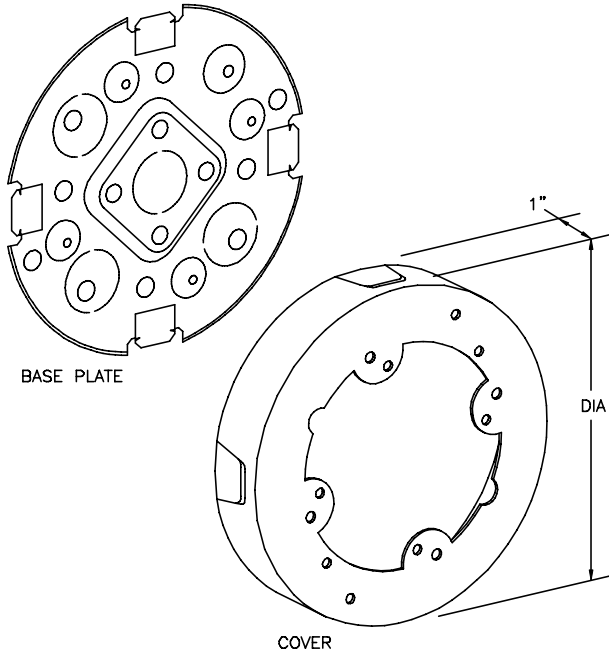

Surface Raceway / Steel SMS57-FB

SnapMark™ Accessories

Manufactured by MonoSystems, Inc.

ROUND FIXTURE BOXES

Notes

For use with SMS500 and SMS700 Raceways

- 1.) Use for hanging fixtures with mounting centers of 2-3/4, 3-1/2 and 4-1/16 inches.
- 2.) Base has four holes for fixture studs and five 1/2" trade size K.O.s.
- 3.) 10-32 ground screw provided.

Material

Steel - galv / ivory finish.

UL LISTED
FILE: E167318