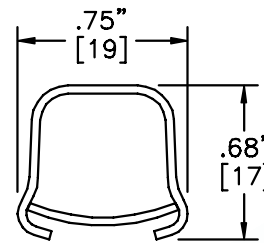

Surface Raceway / Steel SMS57-FB

SnapMark™ Accessories

Manufactured by MonoSystems, Inc.

ROUND FIXTURE BOXES

Notes

For use with SMS500 and SMS700 Raceways

- 1.) Use for hanging fixtures with mounting centers of 2-3/4, 3-1/2 and 4-1/16 inches.
- 2.) Base has four holes for fixture studs and five 1/2" trade size K.O.s.
- 3.) 10-32 ground screw provided.

Material

Steel - galv / ivory finish.

UL LISTED
FILE: E167318

SMS700

SMS500 & SMS700 SERIES

STEEL RACEWAYS

SECTION VIEW

MATERIAL: .04" GALV.
STANDARD IVORY FINISH
EACH ORDERED SEPARATELY
SCALE: NONE

MSI P/N:	DESCRIPTION		CAPACITY (C.I.)
SMS5738	FIXTURE BOX - 1' DEEP	4-3/4"	17
SMS5738A	FIXTURE BOX - 1' DEEP	5-1/2"	23
SMS5739	FIXTURE BOX - 1' DEEP	6-3/8"	31

4 International Drive
Rye Brook, NY 10573
Toll Free: 1 888.764.7681
Phone: 914.934.2075
Fax: 914.934.2190
MonoSystems.com