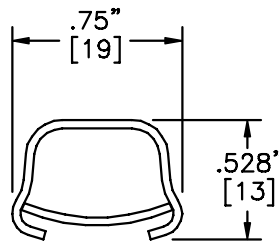

Surface Raceway / Steel SMS57-FB

SnapMark™ Accessories

Manufactured by MonoSystems, Inc.

ROUND FIXTURE BOXES

Notes

For use with SMS500 and SMS700 Raceways

- 1.) Use for hanging fixtures with mounting centers of 2-3/4, 3-1/2 and 4-1/16 inches.
- 2.) Base has four holes for fixture studs and five 1/2" trade size K.O.s.
- 3.) 10-32 ground screw provided.

Material

Steel - galv / ivory finish.

UL LISTED
FILE: E167318

SMS500

SMS500 & SMS700 SERIES

STEEL RACEWAYS

SECTION VIEW

MATERIAL: .04" GALV.
STANDARD IVORY FINISH
EACH ORDERED SEPARATELY
SCALE: NONE

MSI P/N:	DESCRIPTION		CAPACITY (C.I.)
SMS5738	FIXTURE BOX - 1' DEEP	4-3/4"	17
SMS5738A	FIXTURE BOX - 1' DEEP	5-1/2"	23
SMS5739	FIXTURE BOX - 1' DEEP	6-3/8"	31

4 International Drive
Rye Brook, NY 10573
Toll Free: 1 888.764.7681
Phone: 914.934.2075
Fax: 914.934.2190
MonoSystems.com