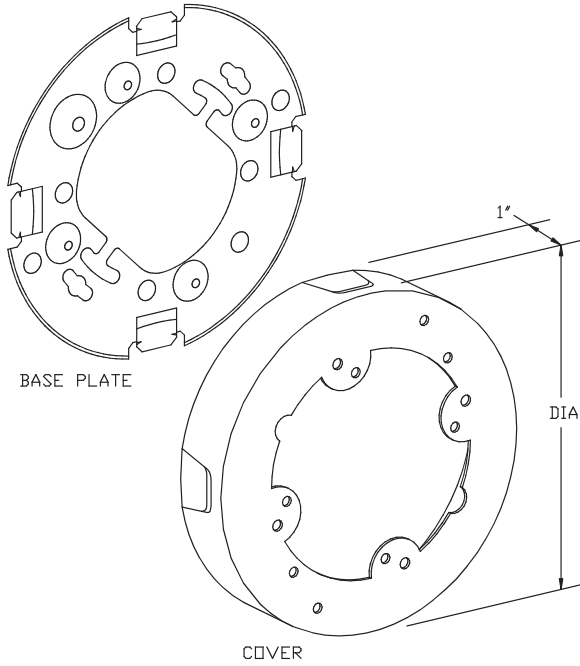

### ROUND FIXTURE BOXES EXTENSIONS

#### Notes

For use with SMS500 and SMS700 Raceways

- 1.) Use for hanging fixtures with mounting centers of 2-3/4, 3-1/2 and 4-1/16 inches.
- 2.) Base has four holes for fixture studs and five 1/2" trade size K.O.s.
- 3.) Not for use with ceiling fans or mounting any equipment greater than 7lbs.
- 4.) 10-32 ground screw provided.

#### Material

Steel - galv / ivory finish.

UL LISTED  
FILE: E167318

SMS500 & SMS700 SERIES  
STEEL RACEWAYS  
SECTION VIEW  
MATERIAL: .04" GALV.  
STANDARD IVORY FINISH  
EACH ORDERED SEPARATELY  
SCALE: NONE