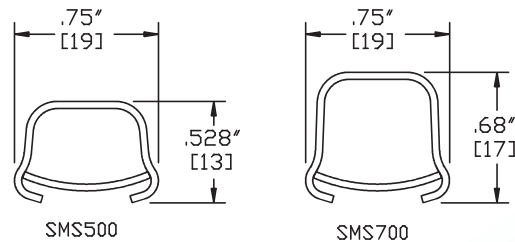

#### Notes

For use with SMS500 and SMS700 Raceways

- 1.) Use for hanging fixtures with mounting centers of 2-3/4, 3-1/2 and 4-1/16 inches.
- 2.) Base has four holes for fixture studs and five 1/2" trade size K.O.s.
- 3.) Not for use with ceiling fans or mounting any equipment greater than 7lbs.
- 4.) 10-32 ground screw provided.

#### Material

Steel - galv / ivory finish.

UL LISTED  
FILE: E167318

SMS500 & SMS700 SERIES  
STEEL RACEWAYS  
SECTION VIEW  
MATERIAL: .04" GALV.  
STANDARD IVORY FINISH  
EACH ORDERED SEPARATELY  
SCALE: NONE

MSI P/N:	DESCRIPTION	ØDIA	CAPACITY (C.I.)
SMS5738	FIXTURE BOX EXTENSION	4-3/4"	17
SMS5738A	FIXTURE BOX EXTENSION	5-1/2"	23
SMS5739A	FIXTURE BOX EXTENSION	6-3/8"	31

4 International Drive  
Rye Brook, NY 10573  
Toll Free: 1 888.764.7681  
Phone: 914.934.2075  
Fax: 914.934.2190  
MonoSystems.com