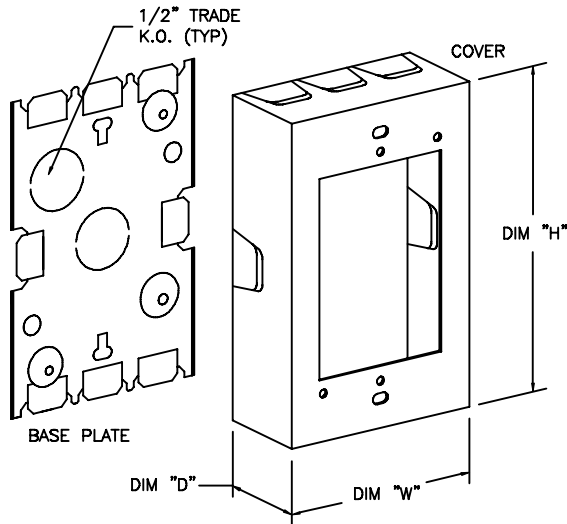

Surface Raceway / Steel SMS57-DB

SnapMark™ Accessories

Manufactured by MonoSystems, Inc.

DEVICE BOXES

Notes

For use with SMS500 and SMS700 Raceway

- 1.) For switch, receptacles and combination devices.
- 2.) 10-32 ground screw provided.

Material

Steel - galv / ivory finish.

UL LISTED
FILE: E167318

MSI P/N:	DESCRIPTION	DIM "D"	DIM "W"	DIM "H"	GANG	CAPACITY (C.I.)
SMS5744	EXTRA DEEP SWITCH & RECT BDX	2-3/4"	2-7/8"	4-5/8"	1	36
SMS5744-2	EXTRA DEEP SWITCH & RECT BDX	2-3/4"	4-3/4"	4-3/4"	2	62
SMS5744-3	EXTRA DEEP SWITCH & RECT BDX	2-3/4"	6-1/2"	4-5/8"	3	100
SMS5744S	DEEP SWITCH & RECT BDX	2-1/4"	2-7/8"	4-5/8"	1	30
SMS5744S-2	DEEP SWITCH & RECT BDX	2-1/4"	4-3/4"	4-3/4"	2	50
SMS5744S-3	DEEP SWITCH & RECT BDX	2-1/4"	6-1/2"	4-5/8"	3	67
SMS5741	SHALLOW SWITCH & RECT BDX WITH OFFSET RACEWAY TABS FOR MOUNTING NEXT TO INTERIOR TRIM.	1-3/8"	2-13/16"	4-5/8"	1	17
SMS5745	SHALLOW SWITCH & RECT BDX WITH K.O.'s ON COVER FOR CONNECTION TO 1/2" CONDUIT.	1-3/4"	2-7/8"	4-5/8"	1	23
SMS5747	SHALLOW SWITCH & RECT BDX	1-3/8"	2-7/8"	4-5/8"	1	18
SMS5747-2	SHALLOW SWITCH & RECT BDX	1-3/8"	4-3/4"	4-3/4"	2	31
SMS5747-3	SHALLOW SWITCH & RECT BDX	1-3/8"	6-1/2"	4-5/8"	3	41
SMS5748	SWITCH AND RECT BDX	1-3/4"	2-7/8"	4-5/8"	1	23
SMS5748-2	SWITCH AND RECT BDX	1-3/4"	4-3/4"	4-3/4"	2	39
SMS5748-3	SWITCH AND RECT BDX	1-3/4"	6-1/2"	4-5/8"	3	52
SMS5748-4	SWITCH AND RECT BDX	1-3/4"	8-11/32"	4-5/8"	4	67
SMS5748-5	SWITCH AND RECT BDX	1-3/4"	10-5/32"	4-5/8"	5	82
SMS5748-6	SWITCH AND RECT BDX	1-3/4"	11-31/32"	4-5/8"	6	96
SMS5748S	EXTRA SHALLOW SWITCH AND RECT BDX	15/16"	2-7/8"	4-5/8"	1	12

SMS500 & SMS700 SERIES

STEEL RACEWAYS

SECTION VIEW

MATERIAL: .04" GALV.

STANDARD IVORY FINISH

EACH ORDERED SEPARATELY

SCALE: NONE

4 International Drive
Rye Brook, NY 10573
Toll Free: 1 888.764.7681
Phone: 914.934.2075
Fax: 914.934.2190
MonoSystems.com