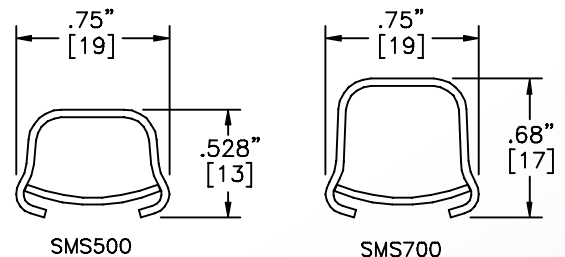

Surface Raceway / Steel SMS57-DB

SnapMark™ Accessories

Manufactured by MonoSystems, Inc.

DEVICE BOXES

Notes

For use with SMS500 and SMS700 Raceway

- 1.) For switch, receptacles and combination devices.
- 2.) 10-32 ground screw provided.

Material

Steel - galv / ivory finish.

UL LISTED
FILE: E167318

MSI P/N:	DESCRIPTION	DIM "D"	DIM "W"	DIM "H"	GANG	CAPACITY (C.I.)
SMS5744	EXTRA DEEP SWITCH & RECT BDX	2-3/4"	2-7/8"	4-5/8"	1	36
SMS5744-2	EXTRA DEEP SWITCH & RECT BDX	2-3/4"	4-3/4"	4-3/4"	2	62
SMS5744-3	EXTRA DEEP SWITCH & RECT BDX	2-3/4"	6-1/2"	4-5/8"	3	100
SMS5744S	DEEP SWITCH & RECT BDX	2-1/4"	2-7/8"	4-5/8"	1	30
SMS5744S-2	DEEP SWITCH & RECT BDX	2-1/4"	4-3/4"	4-3/4"	2	50
SMS5744S-3	DEEP SWITCH & RECT BDX	2-1/4"	6-1/2"	4-5/8"	3	67
SMS5741	SHALLOW SWITCH & RECT BDX WITH OFFSET RACEWAY TABS FOR MOUNTING NEXT TO INTERIOR TRIM.	1-3/8"	2-13/16"	4-5/8"	1	17
SMS5745	SHALLOW SWITCH & RECT BDX WITH K.O.'s ON COVER FOR CONNECTION TO 1/2" CONDUIT.	1-3/4"	2-7/8"	4-5/8"	1	23
SMS5747	SHALLOW SWITCH & RECT BDX	1-3/8"	2-7/8"	4-5/8"	1	18
SMS5747-2	SHALLOW SWITCH & RECT BDX	1-3/8"	4-3/4"	4-3/4"	2	31
SMS5747-3	SHALLOW SWITCH & RECT BDX	1-3/8"	6-1/2"	4-5/8"	3	41
SMS5748	SWITCH AND RECT BDX	1-3/4"	2-7/8"	4-5/8"	1	23
SMS5748-2	SWITCH AND RECT BDX	1-3/4"	4-3/4"	4-3/4"	2	39
SMS5748-3	SWITCH AND RECT BDX	1-3/4"	6-1/2"	4-5/8"	3	52
SMS5748-4	SWITCH AND RECT BDX	1-3/4"	8-11/32"	4-5/8"	4	67
SMS5748-5	SWITCH AND RECT BDX	1-3/4"	10-5/32"	4-5/8"	5	82
SMS5748-6	SWITCH AND RECT BDX	1-3/4"	11-31/32"	4-5/8"	6	96
SMS5748S	EXTRA SHALLOW SWITCH AND RECT BDX	15/16"	2-7/8"	4-5/8"	1	12

SMS500 & SMS700 SERIES

STEEL RACEWAYS

SECTION VIEW

MATERIAL: .04" GALV.

STANDARD IVORY FINISH

EACH ORDERED SEPARATELY

SCALE: NONE

4 International Drive
Rye Brook, NY 10573
Toll Free: 1 888.764.7681
Phone: 914.934.2075
Fax: 914.934.2190
MonoSystems.com