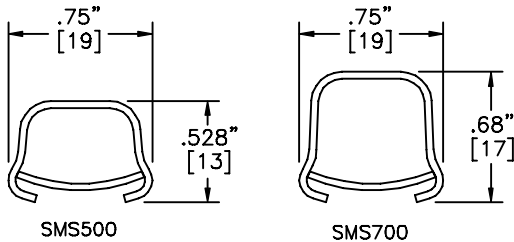

Surface Raceway / Steel SMS57-BC

SnapMark™ Accessories

Manufactured by MonoSystems, Inc.

BLANK COVERS

Notes

For use with SMS500 and SMS700 Raceways

- 1.) Use for converting round fixture boxes into pull or junction box.
- 2.) Can be used with round fixture boxes to hang light weight pendant fixtures with 1/2" pipe stems.

Material

Steel - galv / ivory finish.

UL LISTED
FILE: E167318

SMS500 & SMS700 SERIES
STEEL RACEWAYS
SECTION VIEW
MATERIAL: .04" GALV.
STANDARD IVORY FINISH
EACH ORDERED SEPARATELY
SCALE: NONE

MSI P/N:	DESCRIPTION	DIA	DEPTH
SMS5731	BLANK COVER FOR SMS5733	3"	1/4"
SMS5736	BLANK COVER FOR SMS5735 / SMS5737 / SMS5737A / SMS5738 / SMS5738A / SMS5739 / SMS5739A / SMS2135	4-3/8"	7/16"