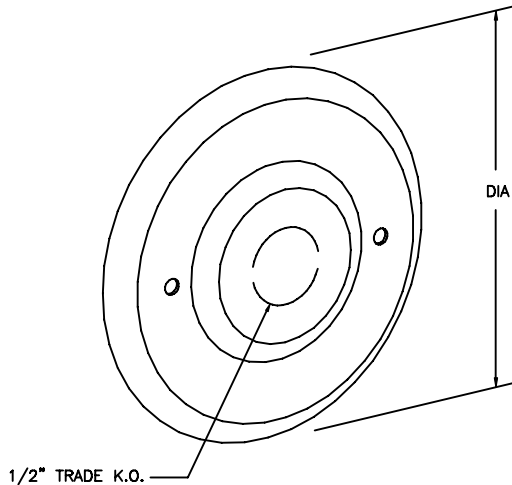

Surface Raceway / Steel SMS57-BC

SnapMark™ Accessories

Manufactured by MonoSystems, Inc.

BLANK COVERS

Notes

For use with SMS500 and SMS700 Raceways

- 1.) Use for converting round fixture boxes into pull or junction box.
- 2.) Can be used with round fixture boxes to hang light weight pendant fixtures with 1/2" pipe stems.

Material

Steel - galv / ivory finish.

UL LISTED
FILE: E167318

SMS500 & SMS700 SERIES
STEEL RACEWAYS
SECTION VIEW
MATERIAL: .04" GALV.
STANDARD IVORY FINISH
EACH ORDERED SEPARATELY
SCALE: NONE

MSI P/N:	DESCRIPTION	DIA	DEPTH
SMS5731	BLANK COVER FOR SMS5733	3"	1/4"
SMS5736	BLANK COVER FOR SMS5735 / SMS5737 / SMS5737A / SMS5738 / SMS5738A / SMS5739 / SMS5739A / SMS2135	4-3/8"	7/16"