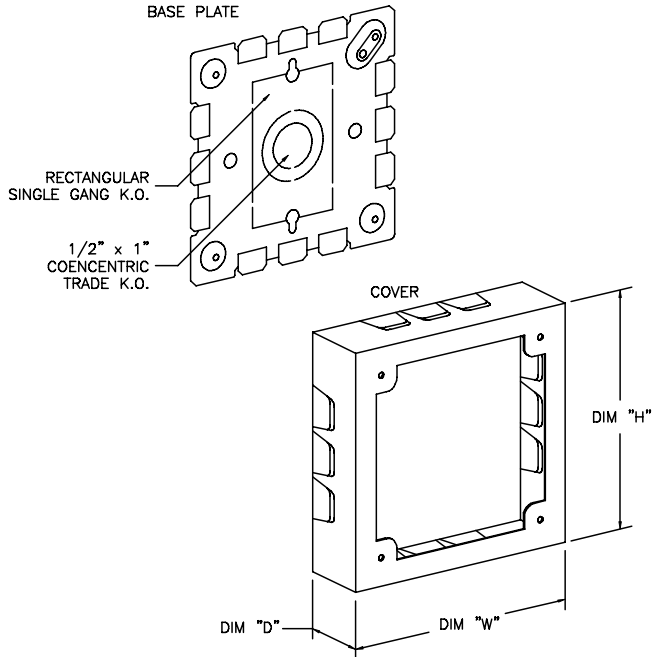

Surface Raceway / Steel SMS57-AB

SnapMark™ Accessories

Manufactured by MonoSystems, Inc.

ALARM BOXES

Notes

For use with SMS500 and SMS700 Raceways

- 1.) Use for converting round fixture boxes into pull or junction box.
- 2.) Can be used with round fixture boxes to hang light weight pendant fixtures with 1/2" pipe stems.

Material

Steel - galv / ivory or red finish.

UL LISTED
FILE: E167318

SMS500 & SMS700 SERIES

STEEL RACEWAYS
SECTION VIEW
MATERIAL: .04" GALV.
STANDARD IVORY FINISH
EACH ORDERED SEPARATELY
SCALE: NONE

MSI P/N:	DESCRIPTION	DIM "D"	DIM "W"	DIM "H"	CAPACITY (C.I.)
SMS5752	ALARM DEVICE BOX - IVORY	1-3/8"	4-11/16"	4-11/16"	30
SMS5752-R	ALARM DEVICE BOX - RED	1-3/8"	4-11/16"	4-11/16"	30
SMS5753	ALARM DEVICE BOX - IVORY	2-3/4"	4-11/16"	4-11/16"	60
SMS5753-R	ALARM DEVICE BOX - RED	2-3/4"	4-11/16"	4-11/16"	60