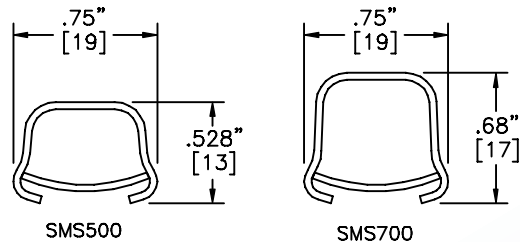

Surface Raceway / Steel SMS57-AB

SnapMark™ Accessories

Manufactured by MonoSystems, Inc.

ALARM BOXES

Notes

For use with SMS500 and SMS700 Raceways

- 1.) Use for converting round fixture boxes into pull or junction box.
- 2.) Can be used with round fixture boxes to hang light weight pendant fixtures with 1/2" pipe stems.

Material

Steel - galv / ivory or red finish.

UL LISTED
FILE: E167318

SMS500 & SMS700 SERIES

STEEL RACEWAYS
SECTION VIEW
MATERIAL: .04" GALV.
STANDARD IVORY FINISH
EACH ORDERED SEPARATELY
SCALE: NONE

MSI P/N:	DESCRIPTION	DIM "D"	DIM "W"	DIM "H"	CAPACITY (C.I.)
SMS5752	ALARM DEVICE BOX - IVORY	1-3/8"	4-11/16"	4-11/16"	30
SMS5752-R	ALARM DEVICE BOX - RED	1-3/8"	4-11/16"	4-11/16"	30
SMS5753	ALARM DEVICE BOX - IVORY	2-3/4"	4-11/16"	4-11/16"	60
SMS5753-R	ALARM DEVICE BOX - RED	2-3/4"	4-11/16"	4-11/16"	60