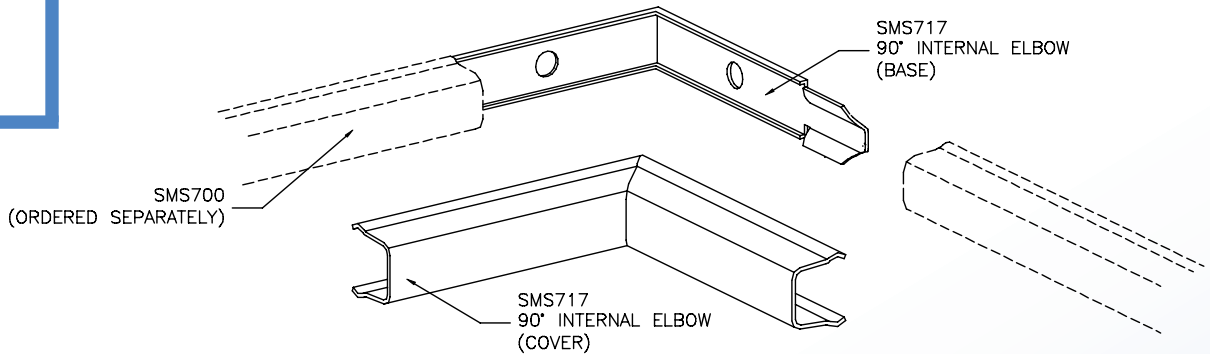

Surface Raceway / Steel

SMS517-717

SnapMark™ Fittings

Manufactured by MonoSystems, Inc.

90° INTERNAL ELBOW

Notes

SMS517 for use with SMS500
 SMS717 for use with SMS700

- 1.) For inside right angle turns.
- 2.) All exposed raceway / fitting surfaces are pre-painted ivory.

SMS717
 90° INTERNAL ELBOW

UL LISTED
 FILE: E167318

SMS500 & SMS700 SERIES
 STEEL RACEWAYS
 SECTION VIEW
 MATERIAL: .04" GALV.
 STANDARD IVORY FINISH
 EACH ORDERED SEPARATELY
 SCALE: NONE

4 International Drive
 Rye Brook, NY 10573
 Toll Free: 1 888.764.7681
 Phone: 914.934.2075
 Fax: 914.934.2190
 MonoSystems.com