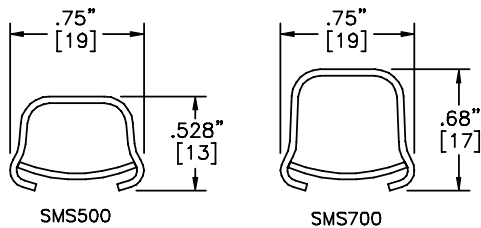

Surface Raceway / Steel

SMS517-717

SnapMark™ Fittings

Manufactured by MonoSystems, Inc.

90° INTERNAL ELBOW

Notes

SMS517 for use with SMS500
 SMS717 for use with SMS700

- 1.) For inside right angle turns.
- 2.) All exposed raceway / fitting surfaces are pre-painted ivory.

SMS717
 90° INTERNAL ELBOW

UL LISTED
 FILE: E167318

SMS500 & SMS700 SERIES
 STEEL RACEWAYS
 SECTION VIEW
 MATERIAL: .04" GALV.
 STANDARD IVORY FINISH
 EACH ORDERED SEPARATELY
 SCALE: NONE

4 International Drive
 Rye Brook, NY 10573
 Toll Free: 1 888.764.7681
 Phone: 914.934.2075
 Fax: 914.934.2190
 MonoSystems.com