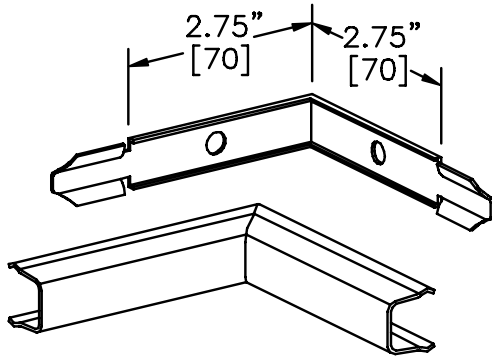

Surface Raceway / Steel

SMS517-717

SnapMark™ Fittings

Manufactured by MonoSystems, Inc.

90° INTERNAL ELBOW

Notes

SMS517 for use with SMS500
 SMS717 for use with SMS700

- 1.) For inside right angle turns.
- 2.) All exposed raceway / fitting surfaces are pre-painted ivory.

SMS717
 90° INTERNAL ELBOW

UL LISTED
 FILE: E167318

SMS500 & SMS700 SERIES
 STEEL RACEWAYS
 SECTION VIEW
 MATERIAL: .04" GALV.
 STANDARD IVORY FINISH
 EACH ORDERED SEPARATELY
 SCALE: NONE

4 International Drive
 Rye Brook, NY 10573
 Toll Free: 1 888.764.7681
 Phone: 914.934.2075
 Fax: 914.934.2190
 MonoSystems.com