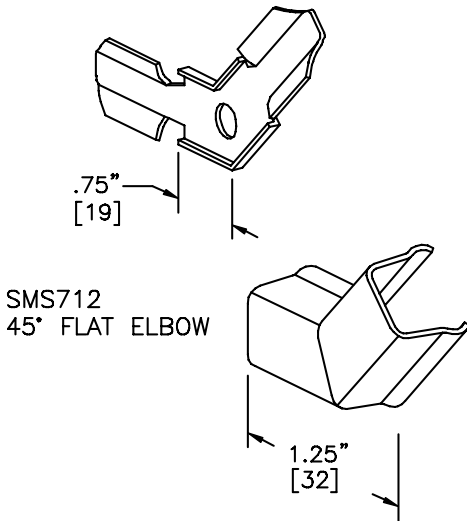

Surface Raceway / Steel

SMS512-712

SnapMark™ Fittings

Manufactured by MonoSystems, Inc.

45° FLAT ELBOW

Notes

SMS512 for use with SMS500
 SMS712 for use with SMS700

1.) For 35° angle turns on a flat surface.

2.) All exposed raceway / fitting surfaces are pre-painted ivory.

UL LISTED
 FILE: E167318

SMS500 & SMS700 SERIES
 STEEL RACEWAYS
 SECTION VIEW
 MATERIAL: .04" GALV.
 STANDARD IVORY FINISH
 EACH ORDERED SEPARATELY
 SCALE: NONE