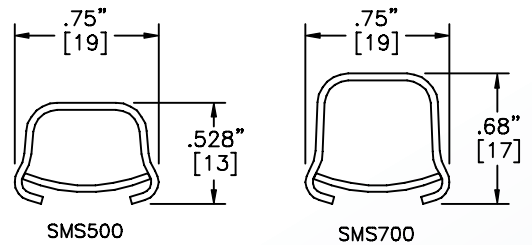

Surface Raceway / Steel

SMS512-712

SnapMark™ Fittings

Manufactured by MonoSystems, Inc.

45° FLAT ELBOW

Notes

SMS512 for use with SMS500
 SMS712 for use with SMS700

1.) For 35° angle turns on a flat surface.

2.) All exposed raceway / fitting surfaces are pre-painted ivory.

UL LISTED
 FILE: E167318

SMS500 & SMS700 SERIES
 STEEL RACEWAYS
 SECTION VIEW
 MATERIAL: .04" GALV.
 STANDARD IVORY FINISH
 EACH ORDERED SEPARATELY
 SCALE: NONE