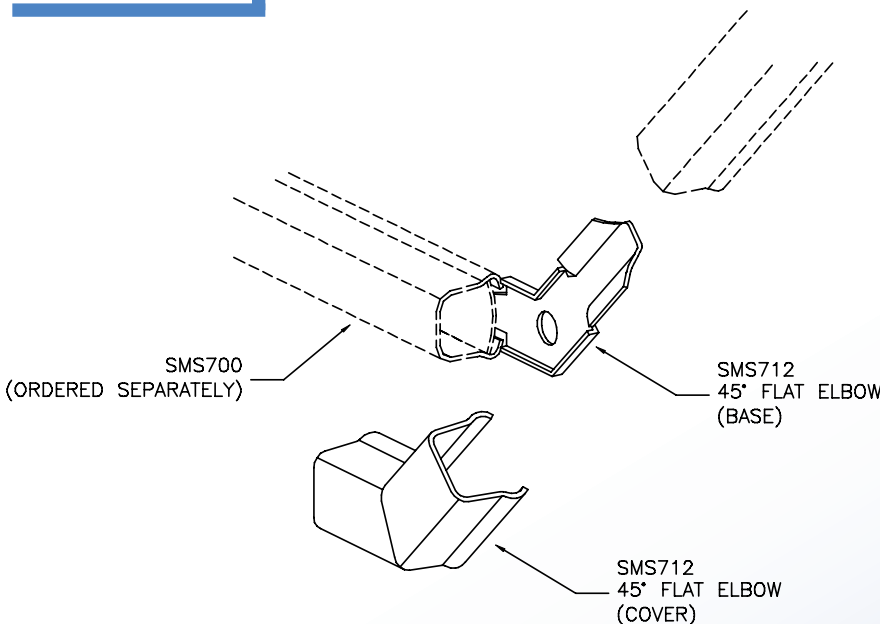

Surface Raceway / Steel

SMS512-712

SnapMark™ Fittings

Manufactured by MonoSystems, Inc.

45° FLAT ELBOW

Notes

SMS512 for use with SMS500
 SMS712 for use with SMS700

1.) For 35° angle turns on a flat surface.

2.) All exposed raceway / fitting surfaces are pre-painted ivory.

UL LISTED
 FILE: E167318

SMS500 & SMS700 SERIES
 STEEL RACEWAYS
 SECTION VIEW
 MATERIAL: .04" GALV.
 STANDARD IVORY FINISH
 EACH ORDERED SEPARATELY
 SCALE: NONE