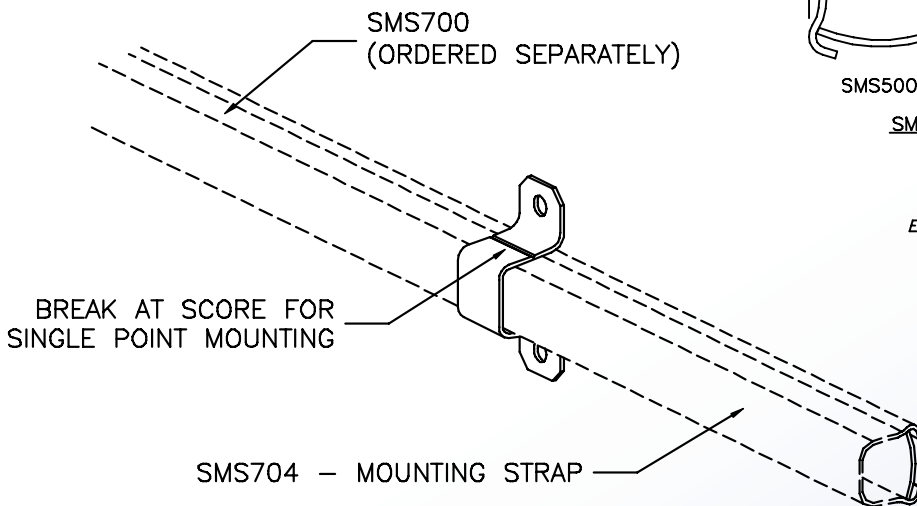

#### Notes

SMS504 for use with SMS500  
SMS704 for use with SMS700

- 1.) For supporting raceway on wall and ceiling surface.
- 2.) Can also be used as a single point strap by breaking at score.
- 3.) All exposed raceway / fitting surfaces are pre-painted ivory.

UL LISTED  
FILE: E167318

**SMS500 & SMS700 SERIES**  
STEEL RACEWAYS  
SECTION VIEW  
MATERIAL: .04" GALV.  
STANDARD IVORY FINISH  
EACH ORDERED SEPARATELY  
SCALE: NONE

4 International Drive  
Rye Brook, NY 10573  
Toll Free: 1 888.764.7681  
Phone: 914.934.2075  
Fax: 914.934.2190  
MonoSystems.com