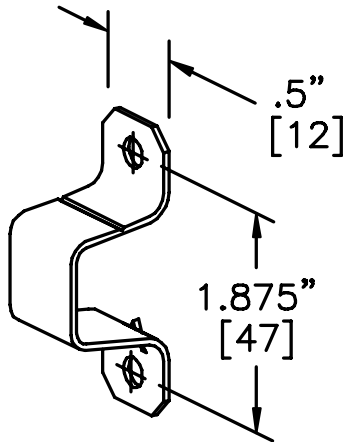

Surface Raceway / Steel SMS504-704

SnapMark™ Accessories

Manufactured by MonoSystems, Inc.

MOUNTING STRAP

SMS704
MOUNTING STRAP

Notes

SMS504 for use with SMS500
SMS704 for use with SMS700

- 1.) For supporting raceway on wall and ceiling surface.
- 2.) Can also be used as a single point strap by breaking at score.
- 3.) All exposed raceway / fitting surfaces are pre-painted ivory.

UL LISTED
FILE: E167318