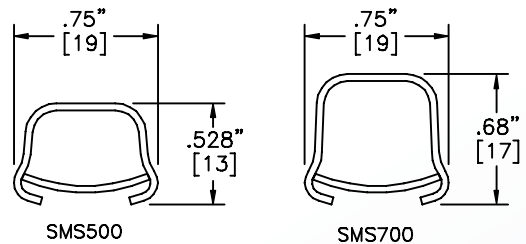

### MOUNTING STRAP

SMS704  
MOUNTING STRAP

UL LISTED  
FILE: E167318

**SMS500 & SMS700 SERIES**  
STEEL RACEWAYS  
SECTION VIEW  
MATERIAL: .04" GALV.  
STANDARD IVORY FINISH  
EACH ORDERED SEPARATELY  
SCALE: NONE

4 International Drive  
Rye Brook, NY 10573  
Toll Free: 1 888.764.7681  
Phone: 914.934.2075  
Fax: 914.934.2190  
MonoSystems.com