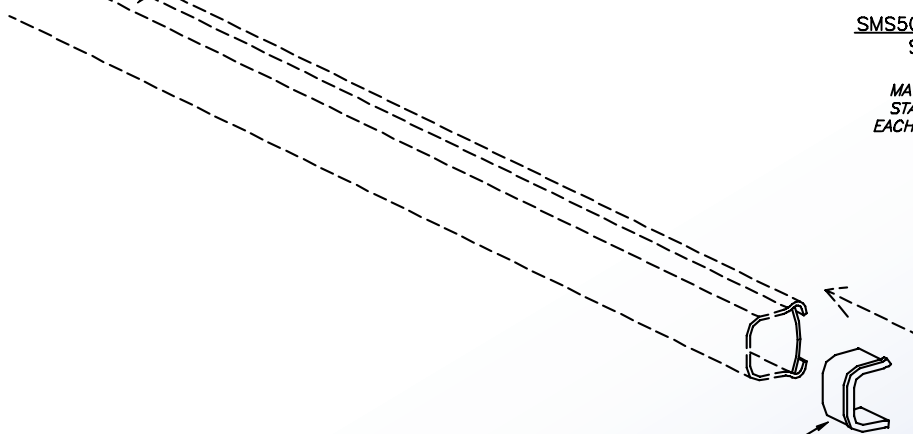

#### Notes

SMS502 for use with SMS500  
SMS702 for use with SMS700

- 1.) Use to protect conductors from abrasion.
- 2.) All exposed raceway / fitting surface are pre-painted ivory.

SMS702  
BUSHING

UL LISTED  
FILE: E167318

SMS700  
(ORDERED SEPARATELY)

**SMS500 & SMS700 SERIES**  
STEEL RACEWAYS  
SECTION VIEW  
MATERIAL: .04" GALV.  
STANDARD IVORY FINISH  
EACH ORDERED SEPARATELY  
SCALE: NONE

SMS702 - BUSHING

4 International Drive  
Rye Brook, NY 10573  
Toll Free: 1 888.764.7681  
Phone: 914.934.2075  
Fax: 914.934.2190  
MonoSystems.com