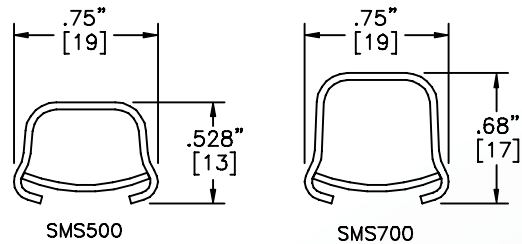

#### Notes

SMS502 for use with SMS500  
SMS702 for use with SMS700

- 1.) Use to protect conductors from abrasion.
- 2.) All exposed raceway / fitting surface are pre-painted ivory.

SMS702  
BUSHING

UL LISTED  
FILE: E167318

SMS700  
(ORDERED SEPARATELY)

**SMS500 & SMS700 SERIES**  
STEEL RACEWAYS  
SECTION VIEW  
MATERIAL: .04" GALV.  
STANDARD IVORY FINISH  
EACH ORDERED SEPARATELY  
SCALE: NONE

SMS702 - BUSHING

4 International Drive  
Rye Brook, NY 10573  
Toll Free: 1 888.764.7681  
Phone: 914.934.2075  
Fax: 914.934.2190  
MonoSystems.com