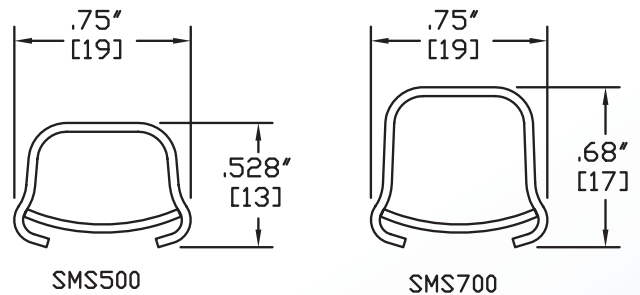

## RACEWAY BASE SECTIONS

### Notes

SMS500 Base - 10' [3m] length  
SMS700 Base - 10' [3m] length

1.) All exposed raceway / fitting surfaces are pre-painted ivory.

UL LISTED  
FILE: E167318

### SMS500 & SMS700 SERIES

STEEL RACEWAYS  
SECTION VIEW  
MATERIAL: .04" GALV.  
STANDARD IVORY FINISH  
EACH ORDERED SEPARATELY  
SCALE: NONE

POWER WIRE FILL CAPACITY		
WIRE SIZE THHN/THWN	< 40% FILL> SMS500 SMS700	
10 Awg	3	4
12 Awg	5	7
14 Awg	7	10

DATA/COMM. WIRE FILL CAPACITIES					
CABLE TYPE	CATEGORY/DESIGNATION	20% FILL		40% FILL	
		SMS500	SMS700	SMS500	SMS700
UNSHIELDED TWISTED PAIR	4-PAIR, 24 AWG Cat 5 UTP	1	1	2	3
	4-PAIR, 24 AWG Cat 3 UTP	1	1	3	4
TELEPHONE	2-PAIR, 24 AWG	2	3	5	6
	3-PAIR, 24 AWG	2	3	4	5
	4-PAIR, 24 AWG	1	1	3	3
COAXIAL	RG58/U	1	1	2	3
	RG59/U	1	1	1	2
	RG62/U	1	1	1	2
	RG6/U	0	0	1	1
TWINAXIAL	100 Ohm	0	0	1	1
SHIELDED TWISTED PAIR	TYPE 1	0	0	0	1
	TYPE 3	1	1	1	2