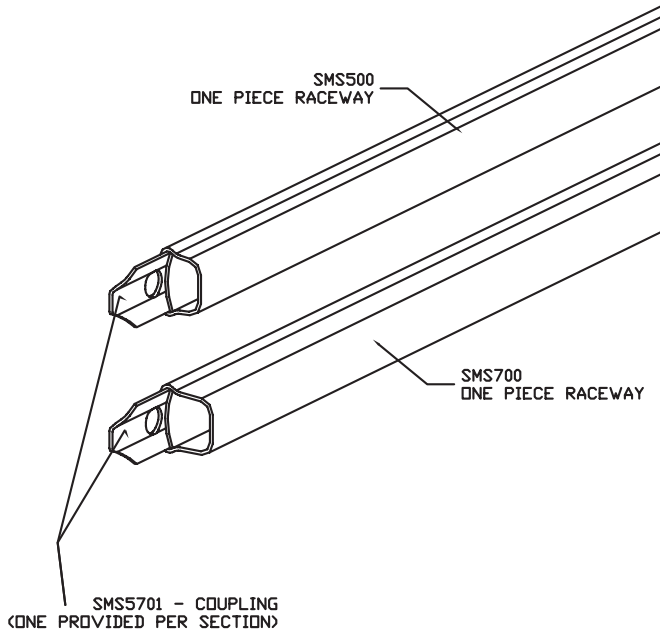

# Surface Raceway / Steel SMS500-700

SnapMark™

Manufactured by MonoSystems, Inc.

## RACEWAY BASE SECTIONS

### Notes

SMS500 Base - 10' [3m] length  
SMS700 Base - 10' [3m] length

1.) All exposed raceway / fitting surfaces are pre-painted ivory.

UL LISTED  
FILE: E167318

### SMS500 & SMS700 SERIES

STEEL RACEWAYS  
SECTION VIEW  
MATERIAL: .04" GALV.  
STANDARD IVORY FINISH  
EACH ORDERED SEPARATELY  
SCALE: NONE

POWER WIRE FILL CAPACITY		
WIRE SIZE THHN/THWN	< 40% FILL> SMS500 SMS700	
10 Awg	3	4
12 Awg	5	7
14 Awg	7	10