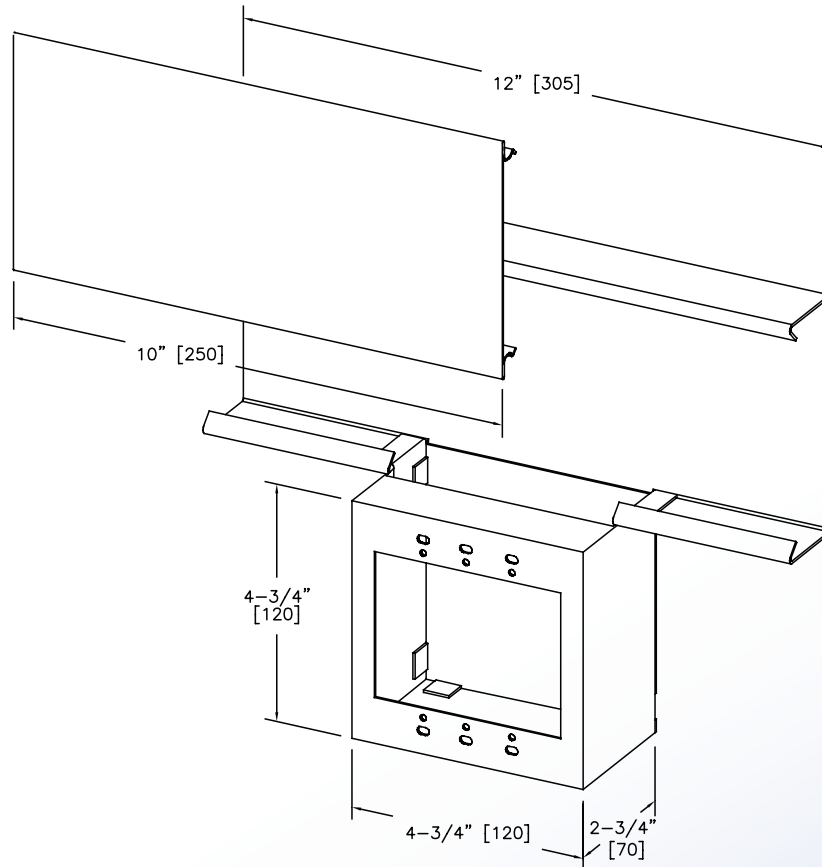

Surface Raceway / Steel SMS42A4

SnapMark™ Fittings
Manufactured by MonoSystems, Inc.

DEEP DEVICE BOX

SMS4200 SERIES
STEEL RACEWAY
SECTION VIEW
EACH ORDERED SEPARATELY
SCALE: NONE

Assembly Instructions:

- 1.) Secure deep device box to SMS4200 base sections using SMS4202 couplings (order separately).
- 2.) Use for mounting a large device such as a 6-30 R to SMS4200 series raceway. Can be mounted such that the device box is above or below raceway.
- 3.) Connect to raceway system using (2) SMS4202 couplings (ordered separately). Available in standard Gray or Ivory (add "-I" suffix to specify Ivory)

FILE: E167318

4 International Drive
Rye Brook, NY 10573
Toll Free: 1 888.764.7681
Phone: 914.934.2075
Fax: 914.934.2190
MonoSystems.com