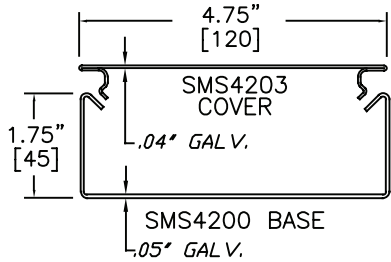

Surface Raceway / Steel SMS42A4

SnapMark™ Fittings
Manufactured by MonoSystems, Inc.

DEEP DEVICE BOX

SMS4200 SERIES
STEEL RACEWAY
SECTION VIEW
EACH ORDERED SEPARATELY
SCALE: NONE

Assembly Instructions:

- 1.) Secure deep device box to SMS4200 base sections using SMS4202 couplings (order separately).
- 2.) Use for mounting a large device such as a 6-30 R to SMS4200 series raceway. Can be mounted such that the device box is above or below raceway.
- 3.) Connect to raceway system using (2) SMS4202 couplings (ordered separately). Available in standard Gray or Ivory (add "-I" suffix to specify Ivory)